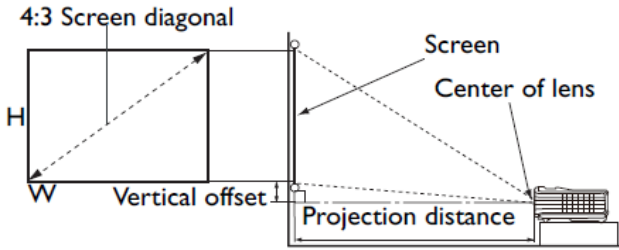

*Lamp life results will vary depending on environmental conditions and usage. Actual product's features and specifications are subject to change without notice.

MX666 Digital Projector

Distance Chart

The screen aspect ratio is 4:3 and the projected picture is in a 4:3 aspect ratio

Screen size		Projection distance (mm)			Vertical offset (mm)		
Diagonal	W (mm)	H (mm)	Min distance (max. zoom)	Average		Max distance (min. zoom)	
Inch	mm						
50	1270	1016	762	1538	1769	2000	57
60	1524	1219	914	1846	2123	2400	69
70	1778	1422	1067	2154	2477	2800	80
80	2032	1626	1219	2462	2831	3200	91
90	2286	1829	1372	2769	3185	3600	103
100	2540	2032	1524	3077	3538	4000	114
120	3048	2438	1829	3692	4246	4800	137
155	3937	3150	2362	4769	5485	6200	177
200	5080	4064	3048	6154	7077	8000	229
250	6350	5080	3810	7692	8846	10000	286
300	7620	6096	4572	9231	10615	12000	343