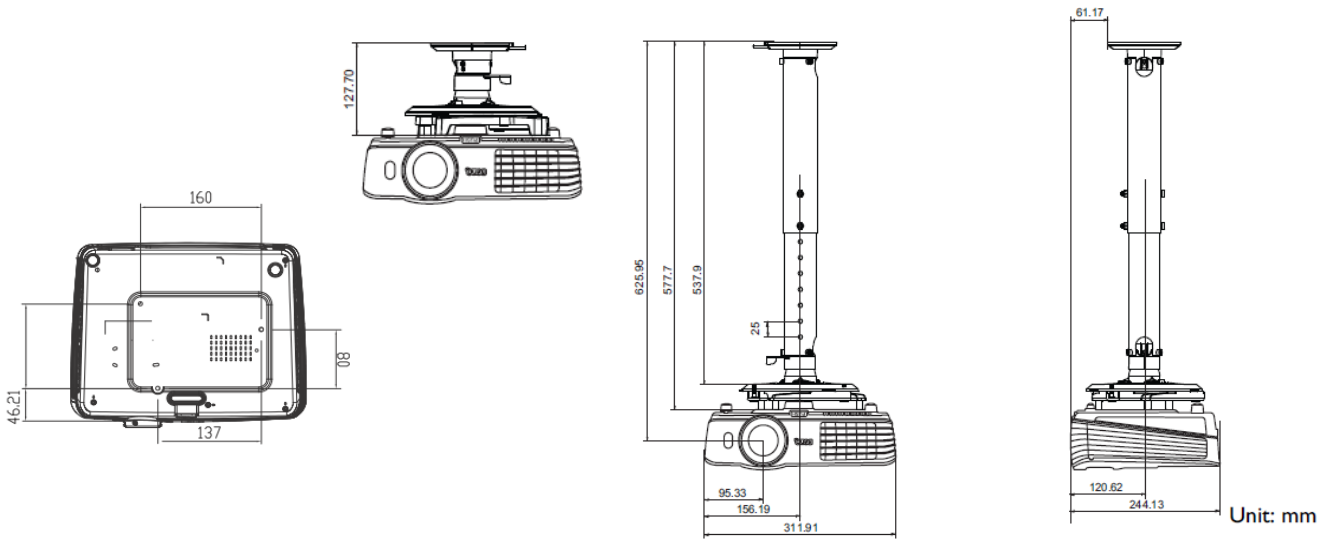

*Lamp life results will vary depending on environmental conditions and usage. Actual product's features and specifications are subject to change without notice.

MX666 Digital Projector

Distance Chart

The screen aspect ratio is 4:3 and the projected picture is in a 4:3 aspect ratio

Screen size		Projection distance (mm)			Vertical offset (mm)		
Diagonal	W (mm)	H (mm)	Min distance (max. zoom)	Average		Max distance (min. zoom)	
Inch	mm						
50	1270	1016	762	1538	1769	2000	57
60	1524	1219	914	1846	2123	2400	69
70	1778	1422	1067	2154	2477	2800	80
80	2032	1626	1219	2462	2831	3200	91
90	2286	1829	1372	2769	3185	3600	103
100	2540	2032	1524	3077	3538	4000	114
120	3048	2438	1829	3692	4246	4800	137
155	3937	3150	2362	4769	5485	6200	177
200	5080	4064	3048	6154	7077	8000	229
250	6350	5080	3810	7692	8846	10000	286
300	7620	6096	4572	9231	10615	12000	343

Wall mount/Ceiling mount Chart

Dimension