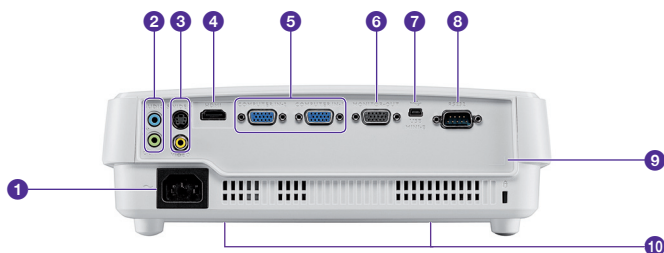

Input and Output Terminals

- 1 AC power jack
- 2 Audio input jack
- 3 Audio output jack
- 4 HDMI-input port
- 5 RGB (PC)/Component Video (YPbPr/YCbCr) signal input jacks
- 6 RGB signal output jack
- 7 USB port
- 8 RS232 control port
- 9 Kensington anti-theft lock slot
- 10 Ceiling mount holes

Product Specifications

Projection System	DLP	
Native Resolution	WXGA (1280 x 800)	
Brightness	3200AL	
Contrast Ratio	13000:1	
Display Color	1.07 Billion Colors	
Lens	F=2.56-2.8, f=21-23.1 mm	
Aspect Ratio	Native 16:10 (5 aspect ratio selectable)	
Throw Ratio	1.5-1.65 (62"@2m)	
Image Size (Diagonal)	53"-300"	
Zoom Ratio	1.1:1	
Lamp Type	190W	
Lamp Mode (Normal/Eco/SmartEco/LampSave)*	4500/6000/6500/10000 hours	
Keystone Adjustment	1D,Vertical +/- 40 degrees	
Projection Offset	100% ±5%	
Resolution Support	VGA(640 x 480) to UXGA(1600 x 1200)	
Horizontal Frequency	15~102KHz	
Vertical Scan Rate	23~120Hz	
Compatibility	HDTV Compatibility	480i, 480p, 576i, 576p, 720p, 1080i, 1080p
	Video Compatibility	NTSC, PAL, SECAM
	3D Compatibility	Frame Sequential: Up to 720p
		Frame Packing: Up to 1080p
		Side by Side: Up to 1080i/p
		Top Bottom: Up to 1080p
Interface	Computer in (D-sub 15pin)	x 2 (Share with component)
	Monitor out (D-sub 15pin)	x 1
	Composite Video in (RCA)	x 1
	S-Video in (Mini DIN 4pin)	x 1
	HDMI	x 1
	Audio in (Mini Jack)	x 1
	Audio out (Mini Jack)	x 1
	Speaker	2W x 1
	USB (Type mini B)	x 1
	RS232 (DB-9pin)	x 1
	IR Receiver	x1 (Front)
Dimensions	Dimensions(W x H x D)	283 x 95 x 222 mm (with feet) 283 x 88.7 x 222 mm (without feet)
	Weight	1.9kg
Power	Power Supply	AC100 to 240V, 50 to 60 Hz
	Power Consumption	Normal 270W, Eco 220W, Standby<0.5W
Audible Noise	33/28 dBA (Normal/Economic mode)	
On-Screen Display Languages	Arabic/Bulgarian/ Croatian/ Czech/ Danish/ Dutch/ English/ Finnish/ French/ German/ Greek/ Hindi/ Hungarian/ Italian/ Indonesian/ Japanese/ Korean/ Norwegian/ Polish/ Portuguese/ Romanian/ Russian/ Simplified Chinese/Spanish/ Swedish/ Turkish/ Thai/ Traditional Chinese (28 Languages)	

Logistics information

Product Code	9HJCH77.13E
EAN Code	471 8755 05333 7
Dimensions Single Carton (cm)	35.1 x 14.50 x 29.50
Carton Weight (kg)	2,9
Pallet Qty	120

BenQ Europe B.V.
Meerenakkerweg 1-17
5652 AR Eindhoven
The Netherlands
Tel: +31 88 8889200
Fax: +31 88 8889299

© 2014 BenQ Corp. Specification may vary by region, please visit your local stores for details. Actual product's features and specifications are subject to change without notice. This material may include corporate names and trademarks of third parties which are the properties of the third parties respectively. Doc.: PRJ HB BR EN 0301

Because it matters