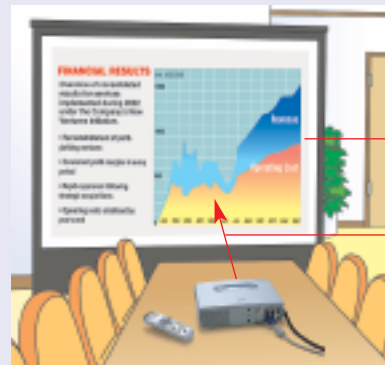

MAXIMUM IMPACT IN MINIMUM SPACES

Normally, a projector must be positioned far away from a screen to project a large image. This is not the case with Canon projectors. They feature wide-angle zoom lenses, allowing you to achieve big, vibrant images from as little as 8.2 feet (2.5m), making them ideal for a small conference room or a home theater.