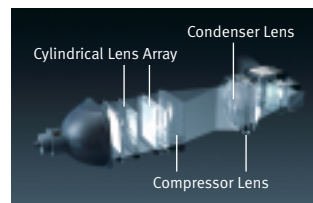

AISYS structure

SXGA+ RESOLUTION

To match the increasing demand for high resolution display technology, the REALiS SX50 features native SXGA+ resolution – perfect for displaying crisp video, photographs, fine text, spreadsheets, CAD drawings, and engineering diagrams. Compared to mainstream projectors that offer XGA resolution (1024 x 768), the REALiS SX50 features SXGA+ resolution (1400 x 1050), for an expanded display range, capable of reproducing even the smallest details with razor sharp precision. SXGA+ can also display true 16:9 high definition broadcast images.