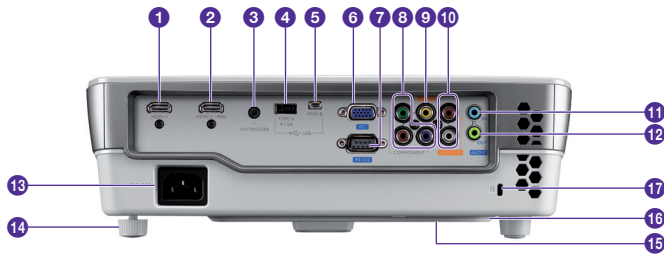

Input and Output Terminals

1. 1 HDMI input port
2. 2 MHL/HDMI dual mode port
   Also can be used for charging the connected MHL compatible smart device as long as the power is fed to the projector.
3. 3 I2VDC output terminal
   Used to trigger external devices such as an electric screen or light control, etc. Consult your dealer for how to connect these devices.
4. 4 USB Type-A port
   Used for charging the receiver box of the Wireless FHD Kit (WDP01) (optional accessory).
5. 5 Mini USB port
   Used for service.
6. 6 RGB (PC)/Component video (YPbPr/YCbCr) signal input jack
7. 7 RS-232 control port
   Used to interface with a PC or home theater control/automation system.
8. 8 Component Video inputs (RCA) support Y/PB/PR or Y/CB/CR video signal
9. 9 Video input jack
10. 10 Audio (L/R) input jacks
11. 11 Audio input jack
12. 12 Audio output jack
13. 13 AC Power cable inlet
14. 14 Rear adjuster foot
15. 15 Ceiling mount holes
16. 16 Wireless FHD Kit mount holes
17. 17 Kensington lock slot

Product Specifications

Projection System	DLP	
Native Resolution	1080p (1920 x 1080)	
Brightness	2200 ANSI Lumen	
Contrast Ratio (FOFO)	10000:1	
Display Color	1.07 Billion Colors	
Lens	F=2.59-2.87, f=16.88-21.88mm	
Aspect Ratio	Native 16:9 (5 aspect ratio selectable)	
Throw Ratio	1.15-1.5 (100"@2.5M)	
Image Size (Diagonal)	40"-235"	
Zoom Ratio	1.3:1	
Lamp Type	240W	
Lamp(Normal/Economic/SmartEco Mode)*	3500/5000/6000 hours	
Keystone Adjustment	2D,Vertical & Horizontal +/- 30 degrees	
Projection Offset / Lens Shift	Vertical 110%-130%±5%	
Resolution Support	VGA(640 x 480) to WUXGA_RB(1920 x 1200) *RB=Reduced blanking	
Horizontal Frequency	31K~102KHz	
Vertical Scan Rate	23-120Hz	
Compatibility	SDTV,EDTV,HDTV Compatibility	480i, 480p, 576i, 567p, 720p, 1080i, 1080p
	Video Compatibility	NTSC, PAL, SECAM
Interface	Computer in (D-sub 15pin)	x 1
	HDMI	x 2
	MHL	x 1 (shared with HDMI2)
	Composite Video in (RCA)	x 1
	Component Video in	x 1
	Audio in (Mini Jack)	x 1
	Audio L/R in (RCA)	x 1
	Audio out (Mini Jack)	x 1
	Chamber Speaker	10W x 1
	USB (Type A)	x1 (for 1.5V power supply)
	USB (Type Mini B)	x1 (for service)
	RS232 (DB-9pin)	x 1
	DC 12V Trigger	x 1
Dimensions	Dimensions(W x H x D)	312 x 104 x 244 mm
	Weight	2.75KG
Power	Power Supply	AC 100 to 240V, 50 to 60 Hz
	Power Consumption	353W/110V (typical), Standby < 0.5W
Audible Noise	31/28 dBA (Normal/Economic mode)	
On-Screen Display Languages	Arabic/Bulgarian/ Croatian/ Czech/ Danish/ Dutch/ English/ Finnish/ French/ German/ Greek/ Hindi/ Hungarian/ Italian/ Indonesian/ Japanese/ Korean/ Norwegian/ Polish/ Portuguese/ Romanian/ Russian/ Simplified Chinese/Spanish/ Swedish/ Turkish/ Thai/ Traditional Chinese (28 Languages)	

Logistics Information

Product Code	9H.J9H77.17E
EAN Code	471 8755 04535 6
Dimensions Single Carton (cm)	45.10 x 18.30 x 33.20
Carton Weight (kg)	4
Pallet Qty	70

BenQ Europe B.V.
Meerenakkerweg 1-17
5652 AR Eindhoven
The Netherlands
Tel: +31 88 8889200
Fax: +31 88 8889299