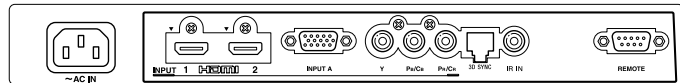

Control Panel

Dimensions

Units: mm (inches)

Distributed by

© 2014 Sony Corporation. All rights reserved.
 Reproduction in whole or in part without written permission is prohibited.
 Features and specifications are subject to change without notice.
 The values for mass and dimension are approximate.
 "SONY", "SXRD", "Motionflow" and "24p True Cinema" are trademarks of Sony Corporation.
 The terms HDMI and HDMI High-Definition Multimedia Interface, and the HDMI Logo are trademarks or registered trademarks of HDMI Licensing LLC in the United States and other countries.
 All other trademarks are the property of their respective owners.