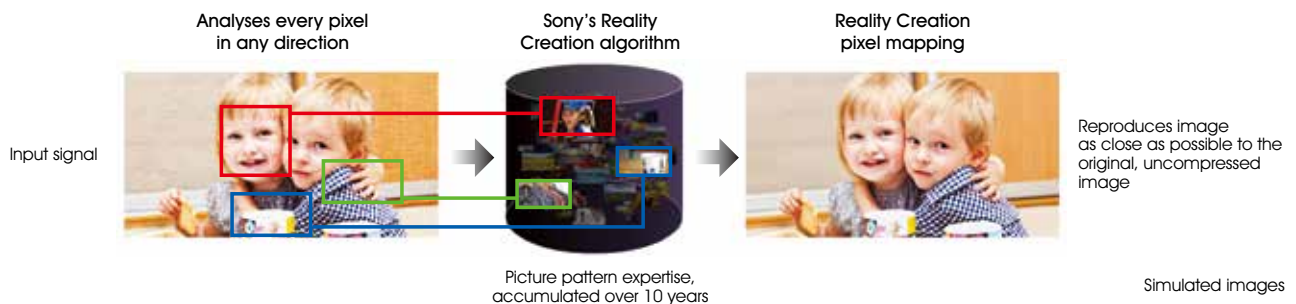

Standard home theater projector

VPL-HW40ES

Simulated images

Input signal

View the best possible images

Reality Creation restores missing information

Bright Cinema and Bright TV modes

Conventional home cinema projectors sacrifice some colour accuracy by increasing greens to improve brightness. With Bright Cinema and Bright TV modes, the VPL-HW40ES retains true colour and contrast, even in a bright environment.