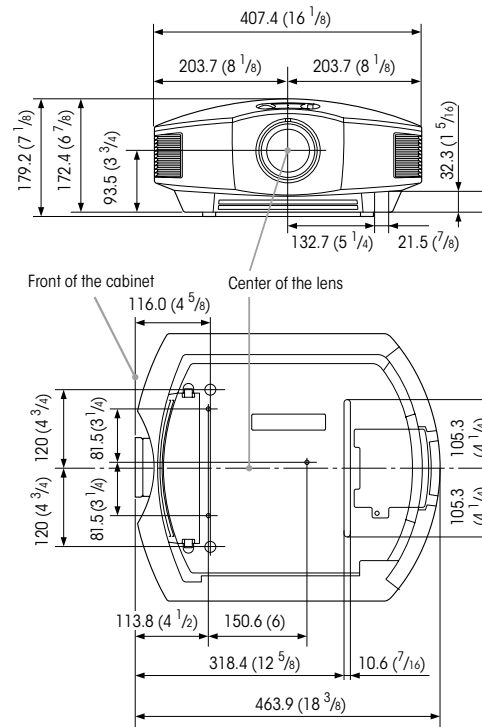

Control Panel

Dimensions

Units: mm (inches)

Distributed by

© 2014 Sony Corporation. All rights reserved.
 Reproduction in whole or in part without written permission is prohibited.
 Features and specifications are subject to change without notice.
 The values for mass and dimension are approximate.
 "SONY", "SXRD", "Motionflow" and "24p True Cinema" are trademarks of Sony Corporation.
 The terms HDMI and HDMI High-Definition Multimedia Interface, and the HDMI Logo are trademarks or registered trademarks of HDMI Licensing LLC in the United States and other countries.
 All other trademarks are the property of their respective owners.