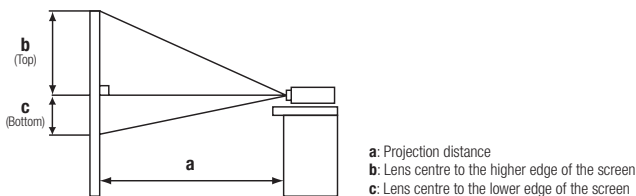

CP-EX250

Technical Specifications

HITACHI
Inspire the Next

Image size 4:3 (from projector's end)

Screen size (diagonal)	Projection distance (a)		Screen height (cm)	
	Wide (m)	Tele (m)	b (top)	c (bottom)
30" (0.8m)	0.9	1.0	39	7
40" (1.0m)	1.2	1.4	52	9
50" (1.3m)	1.5	1.8	65	11
60" (1.5m)	1.8	2.1	78	13
100" (2.5m)	3.0	3.6	131	22
200" (5.1m)	6.0	7.2	261	44
300" (7.6m)	9.1	10.9	392	65

Image size 16:9 (from projector's end)

Screen size (diagonal)	Projection distance (a)		Screen height (cm)	
	Wide (m)	Tele (m)	b (top)	c (bottom)
30" (0.8m)	0.9	1.1	36	1
40" (1.0m)	1.3	1.5	49	1
50" (1.3m)	1.6	1.9	61	1
60" (1.5m)	1.9	2.3	73	2
100" (2.5m)	3.3	3.9	122	3
200" (5.1m)	6.6	7.9	243	6
300" (7.6m)	9.9	11.9	365	9

OPTICAL

LCD Panel	0.63" (1.6cm) P-Si TFT x 3
Resolution	XGA (1024 x 768)
White light output (brightness)	2700 ANSI Lumens (Bright Mode)/1800 ANSI Lumens (Normal Mode)
Colour light output (colour brightness)	2700 ANSI Lumens (Bright Mode)/1800 ANSI Lumens (Normal Mode)
Contrast ratio	2000:1
Lens	Manual focus, Manual zoom x 1.2
Lamp wattage	215W UHP
Lamp life	5000 hours (Bright Mode)/6000 hours (Normal Mode)*
Diagonal display size	30~300" (76~762cm)
Number of colours	8 Bit/colour, 16.7M colours
Keystone	6:1 upward shift, fixed
Focus distance	0.8m~9.0m (Wide), 1.0m~10.8m (Tele)
Distance to width ratio	1.5 (Wide), 1.8 (Tele)