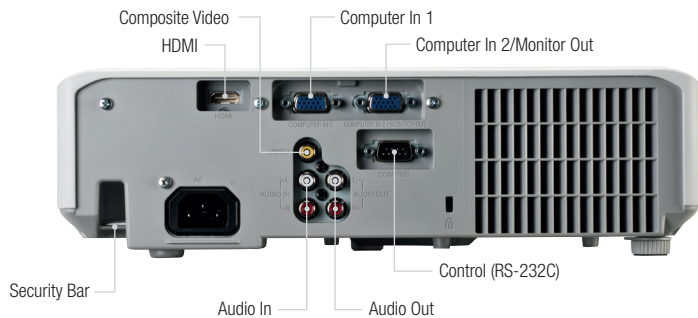

CP-EX250

Technical Specifications

HITACHI
Inspire the Next

Image size 4:3 (from projector's end)

Screen size (diagonal)	Projection distance (a)		Screen height (cm)	
	Wide (m)	Tele (m)	b (top)	c (bottom)
30" (0.8m)	0.9	1.0	39	7
40" (1.0m)	1.2	1.4	52	9
50" (1.3m)	1.5	1.8	65	11
60" (1.5m)	1.8	2.1	78	13
100" (2.5m)	3.0	3.6	131	22
200" (5.1m)	6.0	7.2	261	44
300" (7.6m)	9.1	10.9	392	65

OPTICAL

LCD Panel	0.63" (1.6cm) P-Si TFT x 3
Resolution	XGA (1024 x 768)
White light output (brightness)	2700 ANSI Lumens (Bright Mode)/1800 ANSI Lumens (Normal Mode)
Colour light output (colour brightness)	2700 ANSI Lumens (Bright Mode)/1800 ANSI Lumens (Normal Mode)
Contrast ratio	2000:1
Lens	Manual focus, Manual zoom x 1.2
Lamp wattage	215W UHP
Lamp life	5000 hours (Bright Mode)/6000 hours (Normal Mode)*
Diagonal display size	30~300" (76~762cm)
Number of colours	8 Bit/colour, 16.7M colours
Keystone	6:1 upward shift, fixed
Focus distance	0.8m~9.0m (Wide), 1.0m~10.8m (Tele)
Distance to width ratio	1.5 (Wide), 1.8 (Tele)

POWER

Power supply	100-120V/220-240V, auto switching
Power Consumption/Standby	300W/<0.5W (AC 220-240V)

PHYSICAL

Dimensions (W x H x D)	320 x 85 x 245mm (excluding feet and extrusions)
Weight	2.9Kg
Noise level	29dB (Normal Mode)/37dB (Bright Mode)
Air filter	Urethane (Up to 2000 hours)