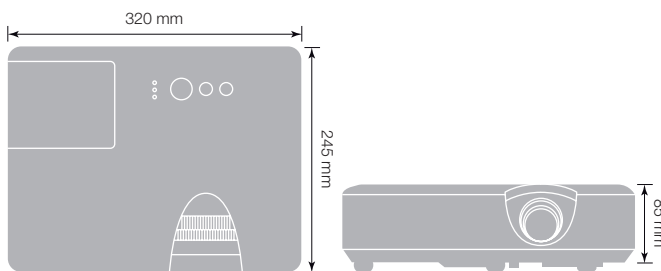

CP-EX250

Technical Specifications

HITACHI
Inspire the Next

Image size 4:3 (from projector's end)

Screen size (diagonal)	Projection distance (a)		Screen height (cm)	
	Wide (m)	Tele (m)	b (top)	c (bottom)
30" (0.8m)	0.9	1.0	39	7
40" (1.0m)	1.2	1.4	52	9
50" (1.3m)	1.5	1.8	65	11
60" (1.5m)	1.8	2.1	78	13
100" (2.5m)	3.0	3.6	131	22
200" (5.1m)	6.0	7.2	261	44
300" (7.6m)	9.1	10.9	392	65

Image size 16:9 (from projector's end)

Screen size (diagonal)	Projection distance (a)		Screen height (cm)	
	Wide (m)	Tele (m)	b (top)	c (bottom)
30" (0.8m)	0.9	1.1	36	1
40" (1.0m)	1.3	1.5	49	1
50" (1.3m)	1.6	1.9	61	1
60" (1.5m)	1.9	2.3	73	2
100" (2.5m)	3.3	3.9	122	3
200" (5.1m)	6.6	7.9	243	6
300" (7.6m)	9.9	11.9	365	9

OPTICAL

LCD Panel	0.63" (1.6cm) P-Si TFT x 3
Resolution	XGA (1024 x 768)
White light output (brightness)	2700 ANSI Lumens (Bright Mode)/1800 ANSI Lumens (Normal Mode)
Colour light output (colour brightness)	2700 ANSI Lumens (Bright Mode)/1800 ANSI Lumens (Normal Mode)
Contrast ratio	2000:1
Lens	Manual focus, Manual zoom x 1.2
Lamp wattage	215W UHP
Lamp life	5000 hours (Bright Mode)/6000 hours (Normal Mode)*
Diagonal display size	30~300" (76~762cm)
Number of colours	8 Bit/colour, 16.7M colours
Keystone	6:1 upward shift, fixed
Focus distance	0.8m~9.0m (Wide), 1.0m~10.8m (Tele)
Distance to width ratio	1.5 (Wide), 1.8 (Tele)

POWER

Power supply	100-120V/220-240V, auto switching
Power Consumption/Standby	300W/<0.5W (AC 220-240V)

PHYSICAL

Dimensions (W x H x D)	320 x 85 x 245mm (excluding feet and extrusions)
Weight	2.9Kg
Noise level	29dB (Normal Mode)/37dB (Bright Mode)
Air filter	Urethane (Up to 2000 hours)