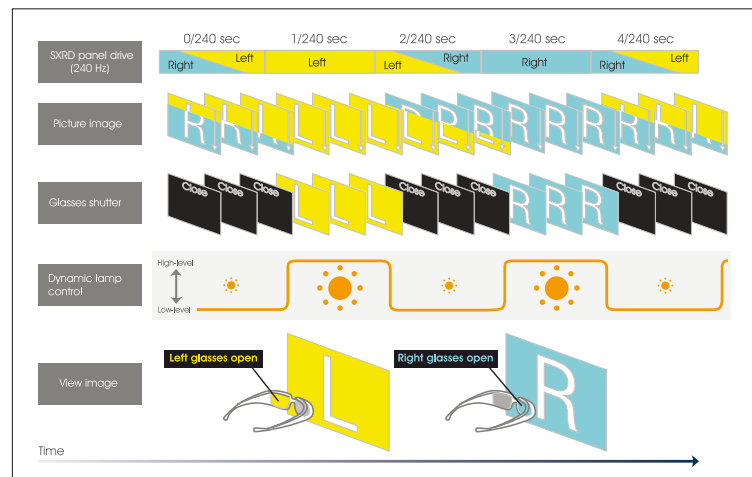

#### New 3D glasses and transmitter

Brighter and lighter than previous models, plus the emission power of latest transmitter offers has been boosted by 30% compared to previous models, providing much wider coverage.

#### Frame sequential display method with active shutter glasses

Sony 3D projectors use the frame sequential display technology. This technology alternately transmits images for both the left and right eye, so with the VPL-VW95ES and VPL-HW30ES, it is displayed in Full HD resolution. With the VPL-VW1000ES, the display presents more than 4x Full HD resolution for both eyes. When viewed through the active shutter glasses, the two separate images on the glasses are synchronised with the on screen image with the 4K resolution intact.

# Enjoy a breathtaking 3D experience

**240 Hz panel drive mechanism for 3D (VPL-VW95ES and VPL-HW30ES only)**  
Sony 3D home cinema projectors have fully integrated 3D technology which uses the high frame rate of Motionflow and special active shutter 3D glasses. The projectors use an infrared signal to synchronise images with the active shutter 3D glasses at a high speed precision of up to 240 frames a second. The result is high quality Full HD 3D images with little 'ghosting' or 'double imaging' which can be caused by other 3D technologies.

**Dynamic Lamp Control Technology (VPL-VW95ES and VPL-HW30ES only)**  
When each of the shutters on your 3D glasses opens, Dynamic Lamp Control Technology automatically boosts the brightness (approximately 3x brighter) in the image to that eye, maximising the picture's impact and the lamp's efficiency. This means that you will not lose any brightness and attain the optimal visual experience from the comfort of your own home.