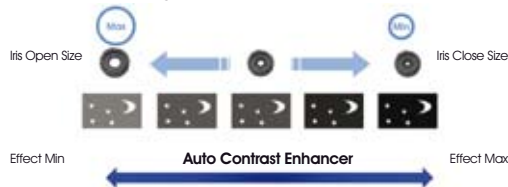

4K and Full HD 3D technologies offer a true-to-life picture quality, but blowing them up to 300"/7.6m also makes you notice any flaws. Our SXRD home cinema projectors have many features that ensure optimum picture quality.

Optimum  
picture quality  
from a multitude  
of picture and colour  
enhancement technologies

Without Motionflow

With Motionflow

**Experience blur-free action with Motionflow**

To bring the thrill of watching fast-paced, cinematic action to your home, the VPL-HW30ES, VPL-VW95ES and VPL-VW1000ES feature a technology called Motionflow, which makes motion much smoother. This innovative process creates and inserts artificial frames, first comparing key visual factors on successive frames – then calculating the split second of ‘missing’ action in the sequence. This action mimics that of actual movie projection, meaning you’ll experience movies and sports with a greater sense of realism than ever before.

Without Advanced Iris3

With Advanced Iris3

**Advanced Iris3 Algorithm**

**Get optimum dynamic contrast with Advanced Iris3**

Don't miss out on the detail in dark scenes. Advanced Iris3 technology works like the human eye to produce the optimum dynamic contrast for the picture. The impact on image quality makes a real difference to your film picture: making your home truly feel like a cinema.