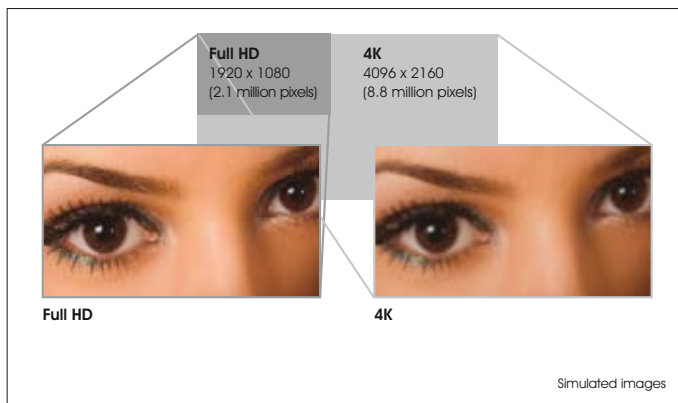

4K images provide a fully immersive visual experience

The latest professional cinema technology now available for your home

4K

4K native resolution for no compromise

The VPL-VW1000ES 4K home cinema projector offers 4096 x 2160 resolution, more than 4x the resolution of Full HD. The projector's 4K SXRD panels have been specially developed by Sony for the VPL-VW1000ES, utilising 4K expertise from the professional cinema market. They deliver a native 4K picture, with no electronic enhancement of pixels.