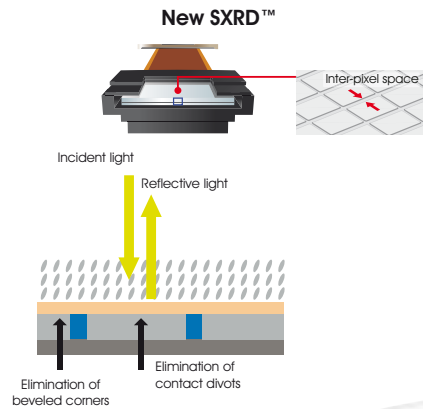

Higher contrast ratio

Contrast is central to superior picture quality, so the innate high contrast of SXRD is leveraged by Sony's Advanced Iris3 system to produce a super-high contrast ratio of up to 1,000,000:1 (VPL-VW1000ES).