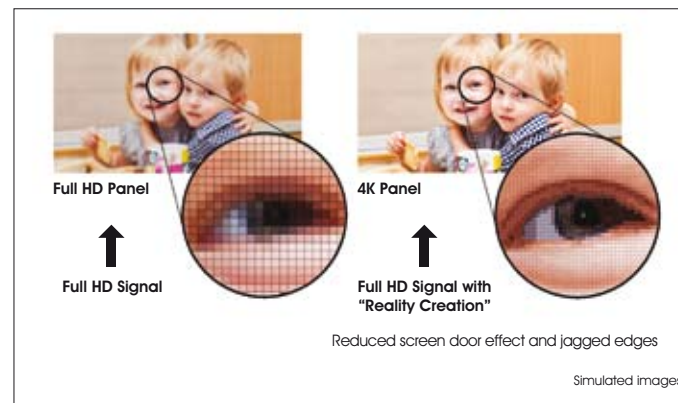

**Optimum viewing at home**

The 4K native SXRD panels developed for the VPL-VW1000ES produce outstanding native device contrast, which reproduce deep blacks in the picture. When combined with Sony's Advanced Iris3 technology, the projector can achieve an incredible 1,000,000:1 dynamic contrast for the best ever images. Combined with super high brightness of 2,000 lumen, 4K delivers the ultimate viewing experience in your home.

# 4K images provide a fully immersive visual experience

The latest professional cinema technology now available for your home

## 4K native resolution for no compromise

The VPL-VW1000ES 4K home cinema projector offers 4096 x 2160 resolution, more than 4x the resolution of Full HD. The projector's 4K SXRD panels have been specially developed by Sony for the VPL-VW1000ES, utilising 4K expertise from the professional cinema market. They deliver a native 4K picture, with no electronic enhancement of pixels.

## "Reality Creation" 4K up-scaling of Full HD content

In addition to supporting 4K native resolution, the VPL-VW1000ES projector also features an exclusive Super Resolution 4K up-scaler "Reality Creation" that dramatically enhances high definition 1080p content, allowing you to get the most from your existing Blu-ray Disc™ libraries at home. For greater versatility, it can also display Full HD, 3D and even 4K up-scaling of 3D movies.