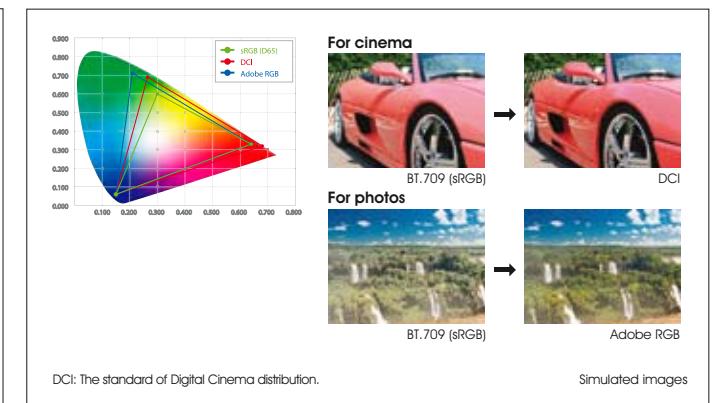

Wide Colour Space for richer picture quality

The VPL-VW1000ES offers a wider than normal colour space, enabling it to show the fuller colour information provided by the professional DCI colour specification and the Adobe RGB colour space.