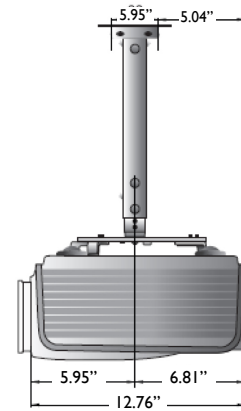

Wall Mount/Ceiling Mount Chart

Ceiling mount screws: M6 x 8 (Max. L = 8 mm)