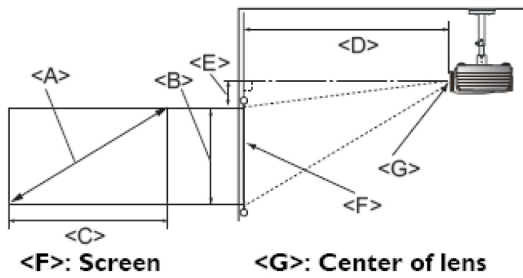

W7000 Video Projector

Distance Chart/Ceiling Installation