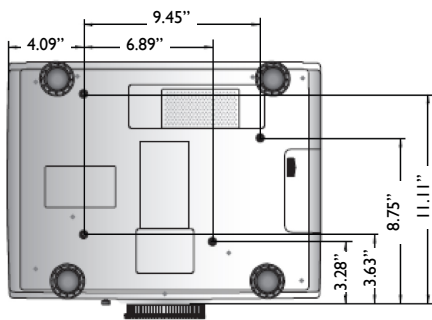

Wall Mount/Ceiling Mount Chart

Ceiling mount screws: M6 x 8 (Max. L = 8 mm)