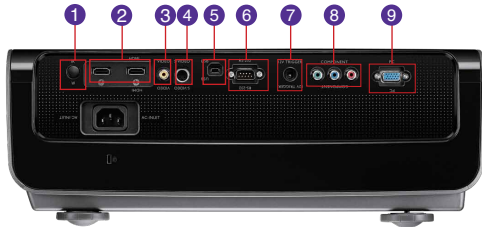

Input and Output Terminals

1 IR	6 RS-232 (DB-9pin)
2 HDMI v1.4 x 2	7 12V Trigger
3 Video	8 Component Video
4 S-Video	9 Computer In
5 USB (Type Mini B)	

Specifications

Projection System	DLP
Native Resolution	1080p (1920 x 1080)
Brightness	2000 ANSI lumens
Contrast Ratio	50000:1
Display Color	1.07 Billion Colors
Lens	F=2.48-2.81, f=24.1-36.1mm
Aspect Ratio	Native 16:9 (5 aspect ratio selectable)
Throw Ratio	1.62-2.43 (55.7" @ 6.56 ft)
Image Size (Diagonal)	28"-300"
Zoom Ratio	1.50:1
Lamp Type	300W
Lamp (Norm/Eco Mode)*	2000/2500/NA hours
Keystone Adjustment	Vertical ± 10 degrees
Lens Shift	V: ±125% Max, H: ±40% Max
Resolution Support	VGA (640 x 480) to WUXGA (1920 x 1200)
Horizontal Frequency	31K-92KHz
Vertical Scan Rate	23-120Hz
HDTV Compatibility	720@50P/60P, 1080@50i/60i/24p/30p/50p/60p
Video Compatibility	NTSC/PAL/SECAM
3D Compatibility	Frame packing and top bottom format up to 1080p/24Hz, Side by side up to 1080/60i, Frame sequential 720p 120Hz
Interface	Computer in (D-sub 15pin) x 1 HDMI v1.4 x 2 Component Video x 1 Composite Video in (RCA) x 1 S-Video (Mini Din 4 pin) x 1 DC 12V Trigger x 1 RS232 (9pin) x 1 USB (mini B) x 1 for service
Dimensions(W x D x H)	16.85" x 12.48" x 5.71"
Weight	14.8lbs (6.7kg)
Power Supply	100 to 240 VAC
Power Consumption	416W (typical), standby < 1W
Audible Noise	33/28 dBA (Normal/Economic mode)
On-Screen Display Languages	English/Français/Deutsch/Italiano/Español/Русский/svenska/Nederlands/Türkçe/ čeština/Português/polski (12+ Languages)
Preset Modes	Cinema Mode/Dynamic Mode/Standard/User 1/User 2/User 3/3D
Accessories (Standard)	Remote Control w/ Battery, Power Cord, User Manual CD, Quick Start Guide, Warranty Card, VGA (D-sub 15pin) Cable
Accessories (Optional)	3D Glasses P/N: 5J.J0T14.011 Spare Lamp Kit P/N: 5J.J3905.001 Ceiling Mounting Kit P/N: 5J.J2K01.001
Limited Warranty	1 Year Parts / Labor; 180 days or 500 hours of lamp life

* Lamp life results will vary depending on environmental conditions and usage. Actual product's features and specifications are subject to change without notice.

W7000 12-01-11-BQus

BenQ America Corp.
15375 Barranca Parkway, Suite A-205, Irvine, CA 92618 • Tel: (949) 255-9500 • www.BenQ.us

BenQ is a registered trademark of BenQ Corp. DLP is a registered trademark of Texas Instruments. All rights reserved. Product names, logos, brands, and other trademarks featured or referred to in this materials are the property of their respective trademark holders. Specifications subject to change without notice.