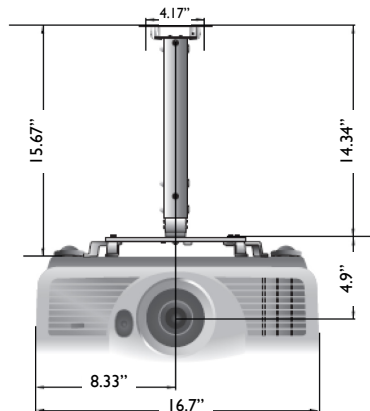

Wall Mount/Ceiling Mount Chart

Ceiling mount screws: M6 x 8 (Max. L = 8 mm)