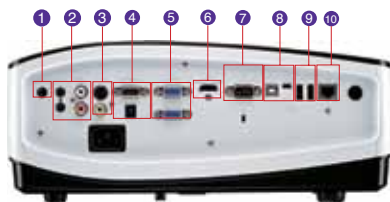

PointDraw™ Interactive Pen

Top / Front-Left View

Input and Output Terminals

- | | |
|--------------------------|--------------------------------|
| 1 Audio-Out x1 | 6 HDMI x1 |
| 2 Audio-In & MIC-In | 7 RS-232 x1 |
| 3 S-Video/Video | 8 USB Type B & Mini B |
| 4 RGB Output/12V Trigger | 9 USB Type A x2 |
| 5 RGB Input/Component X2 | 10 RJ45 x1 (Control & Display) |