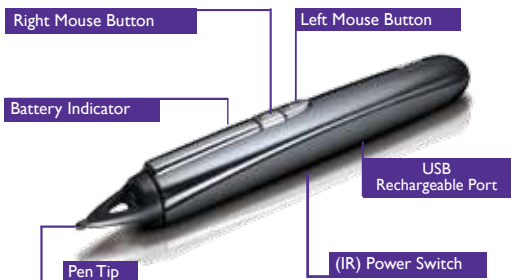

INTERACTIVE
PROJECTOR

MP780ST+

Features

- Native WXGA (1280 x 800) Resolution
- 2500 ANSI Lumens; 2600:1 Contrast Ratio
- 0.5 Short Throw Ratio, Support Dual PointDraw™ Pen
- Mic Input, 20 Watt speakers, Wireless Display (Optional)
- LAN Control/Display, USB Reader/Display

PointDraw™ Interactive Pen

Top / Front-Left View

Input and Output Terminals

- | | |
|--------------------------|--------------------------------|
| 1 Audio-Out x1 | 6 HDMI x1 |
| 2 Audio-In & MIC-In | 7 RS-232 x1 |
| 3 S-Video/Video | 8 USB Type B & Mini B |
| 4 RGB Output/12V Trigger | 9 USB Type A x2 |
| 5 RGB Input/Component X2 | 10 RJ45 x1 (Control & Display) |