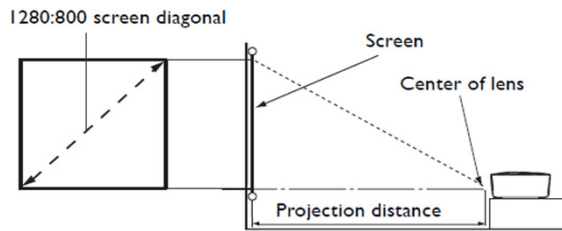

GP2 LED Mini Projector

Compatible with

Distance Chart