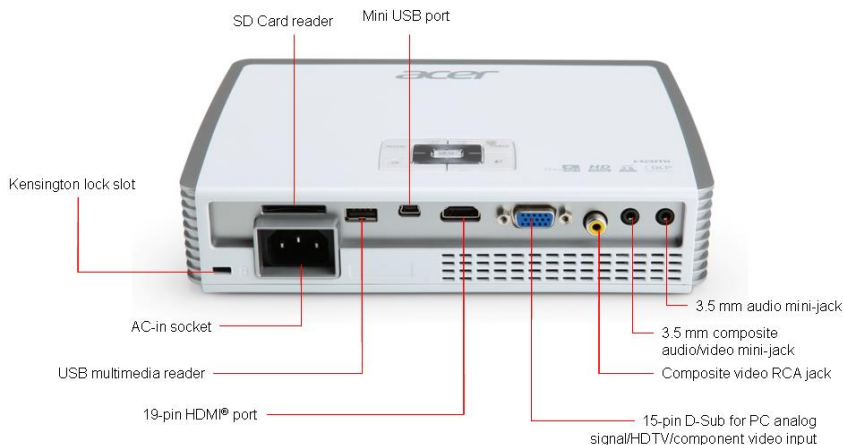

Feature Highlights

Prolific imagery, portable design

- Ultra-lightweight, compact design
- Native WXGA (1280 x 800) resolution
- 500 lumens and 4000:1 contrast ratio
- Wide color gamut; 60 to 130% NTSC
- True 24P
- DLP® 3D Ready
- HD ready
- Acer ColorSafe II technology
- DynamicBlack™

Versatile installation and connectivity

- SD™ and USB multimedia reader
- Presentation To Go: opens office and multimedia files
- HDMI® digital connectivity
- D-Sub input
- Multi-PC connection
- Optional wireless dongle

ECO friendly functionality

- Long-life LED lamp (up to 20,000 hours)
- 1 W standby power
- Acer EcoProjection
- ExtremeEco
- AutoECO mode
- Automatic shutdown
- Low noise level

Presentation To Go

The K330 features built-in SD™ and USB multimedia readers that enable the Presentation To Go function: full access to photos, videos, music and documents (PowerPoint, Excel, Word and PDF), directly from the projector — no need for a laptop PC or video player!

LED Lamp

The Acer K330 is the first LED projector with a bright 500 lumen lamp. It delivers HD ready high-quality images with enhanced color saturation. The smaller lamp size offers design flexibility and long lifespan reduces cost and delivers an always-available light source with instant on/off capability.

Acer ExtremeEco

Acer EcoProjection with ExtremeEco is a complete environment-friendly power management solution that reduces standby power consumption by up to 70%. Also featured in the Acer EcoProjection suite is Acer ePower Management for customized power-saving configurations.

About Acer