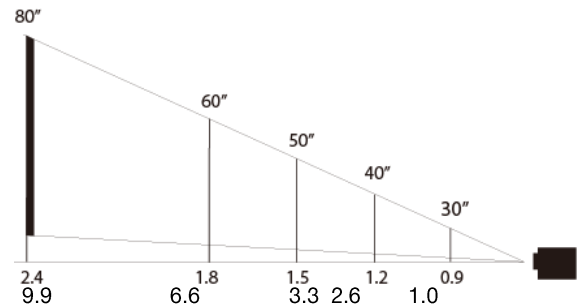

Feature Highlights

Prolific imagery, portable design

- Ultra-lightweight, compact design
- Native WXGA (1280 x 800) resolution
- 500 lumens and 4000:1 contrast ratio
- Wide color gamut; 60 to 130% NTSC
- True 24P
- DLP® 3D Ready
- HD ready
- Acer ColorSafe II technology
- DynamicBlack™

Versatile installation and connectivity

- SD™ and USB multimedia reader
- Presentation To Go: opens office and multimedia files
- HDMI® digital connectivity
- D-Sub input
- Multi-PC connection
- Optional wireless dongle

ECO friendly functionality

- Long-life LED lamp (up to 20,000 hours)
- 1 W standby power
- Acer EcoProjection
- ExtremeEco
- AutoECO mode
- Automatic shutdown
- Low noise level

Presentation To Go

The K330 features built-in SD™ and USB multimedia readers that enable the Presentation To Go function: full access to photos, videos, music and documents (PowerPoint, Excel, Word and PDF), directly from the projector — no need for a laptop PC or video player!

LED Lamp

The Acer K330 is the first LED projector with a bright 500 lumen lamp. It delivers HD ready high-quality images with enhanced color saturation. The smaller lamp size offers design flexibility and long lifespan reduces cost and delivers an always-available light source with instant on/off capability.

Acer ExtremeEco

Acer EcoProjection with ExtremeEco is a complete environment-friendly power management solution that reduces standby power consumption by up to 70%. Also featured in the Acer EcoProjection suite is Acer ePower Management for customized power-saving configurations.

About Acer