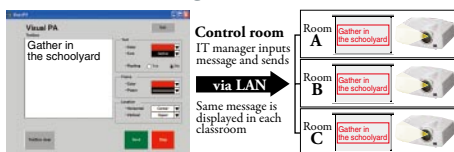

Loud 10W built-in speaker + Audio Mix

Microphone capability with mixing input audio source

Using the "Audio Mix" feature and wireless microphone sold separately, the presenter's voice is reproduced loud and clear in real-time.

*Only compatible with stereo mini-jack. Not compatible with RCA jack (L/R) or HDMI.

Visual PA broadcasting of various written messages

Using a control room computer equipped with projector-control software, simultaneously send messages (up to 350 characters long) in real-time to projectors connected to the LAN. Ideal for broadcasting important information to multiple rooms in schools or office buildings.