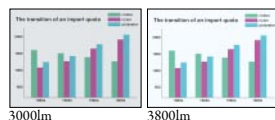

High-power projection – Distance increased 1.5x

The XD590U is equipped with a specially calibrated lens for high-power projection. Projection distances from 1.7 to 2.6m (68in to 102in) are possible using a 60-inch screen, and brilliant, crystal-clear images are assured even when projection distance is short.

Top-loading lamp for easier maintenance

The projection lamp is installed in the upper section of the main body. Whether sitting on a shelf or suspended from the ceiling, lamp replacement is simple and easy*, and there's never a need to move the whole projector.