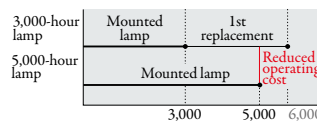

Clear, Smooth Communication
High Brightness 3800lm

Ecological & Cost-efficient

Long 5,000hr*¹ Lamp Life

By increasing the estimated lamp life, we've added the advantages of lower maintenance and reduced operating cost.

■ Lamp Replacement Frequency*²

*¹ When used in low lamp mode. Maximum lamp life in standard mode use is 3,000 hours.

*² Lamp life specification is an estimate based on verification under proper conditions and is not the duration of the warranty. Lamp will shut-off automatically when usage reaches the specified estimated maximum lamp hours. Service life may vary widely depending on usage and operating environment and conditions, as well as users' adherence to the maintenance and cleaning procedures provided in the user manual.

Exceptionally Quiet

Silent 25dB Operation (in low mode)

High brightness is commonly accompanied by louder fan operation noise; but not so for the XD590U. Utilizing unique design technologies, the XD590U provides bright 3800lm image projection while operating at an impressively quiet 25dB.

NEW XD590U