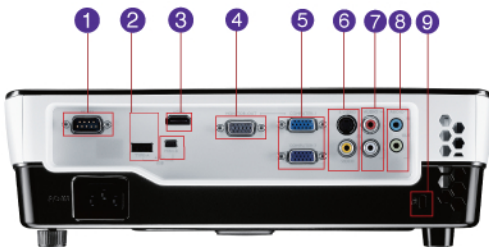

Input and Output Terminals

Back

- | | |
|-----------------------|----------------------|
| 1 RS-232 x1 | 6 S-Video / Video x1 |
| 2 USB Type A & Mini-B | 7 Audio R/L x1 |
| 3 HDMI x1 | 8 Audio In & Out x1 |
| 4 RGB Output x1 | 9 Kensington Lock |
| 5 RGB In/Component x2 | |