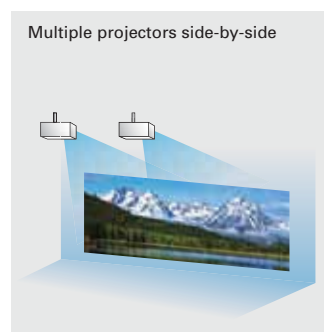

### ■ Cornerstone Correction

Pixel conversion is used to correct trapezoidal and diagonal distortion that causes oblique images, ensuring the proper aspect ratio.

### ■ Curved Surface Projection Correction

These projectors are equipped with a function for correcting distortion that occurs when projecting images onto curved surfaces. This advanced feature is practical for unique applications such as projecting images onto pillars at special event sites.

### ■ Edge Blending

Edge blending creates a seamless image by adjusting the brightness at adjoining edges when using multiple projectors side-by-side to reproduce single widescreen images. This feature can also be utilised for top-bottom projection or a combination of side-by-side and top-bottom images; for example, when images are projected from four projectors in a two-by-two arrangement.