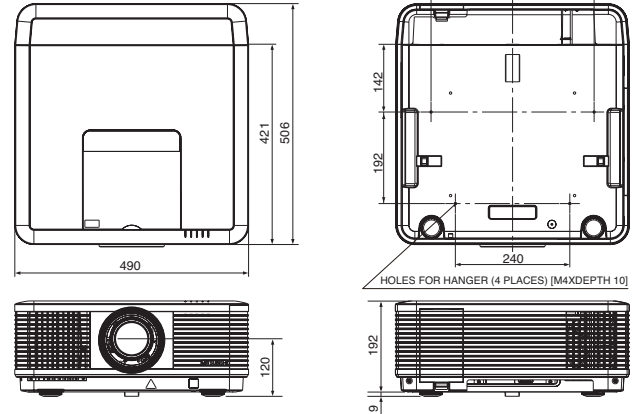

Dimensions (unit: mm)

* The lens focal point is the default set at the time of shipment from the factory.

UD8400U / UD8400LU (non lens) / UD8400BL (black)
UD8350U / UD8350LU (non lens) / UD8350BL (black)
WD8200U / WD8200LU (non lens) / WD8200BL (black)
XD8100U / XD8100LU (non lens) / XD8100BL (black)

(LU non lens versions / BL black chassis versions - available upon request)

Specifications

Model	UD8400U / UD8400LU	UD8350U / UD8350UL	WD8200U / WD8200LU	XD8100U / XD8100LU
Display technology	0.67" 1-Chip DMD	0.67" 1-Chip DMD	0.65" 1-Chip DMD	0.7" 1-Chip DMD
Resolution	1920 x 1200 (Total 2,304,000 pixels)	1920 X 1200 (Total 2,304,000 pixels)	1280 x 800 (Total 1,024,000 pixels)	1024 x 768 (Total 786,432 pixels)
Brightness	Dual lamp: 6500 lm Single lamp: 3250 lm	Dual lamp: 6500 lm Single lamp: 3250 lm	Dual lamp: 6500 lm Single lamp: 3250 lm	Dual lamp: 7000 lm Single lamp: 3500 lm
Contrast ratio	2000 : 1 (on/off)			
Projection lens	f = 24.5-33.1mm, F = 2.0-2.4			
Zoom / focus	Powered focus / zoom (zoom ratio 1.35 : 1)			
Picture size	40"-300"			
Source lamp	<table border="1"> <thead> <tr> <th></th> <th>Lamp mode</th> <th>hour</th> </tr> </thead> <tbody> <tr> <td rowspan="2">Dual (330W x2)</td> <td>Normal</td> <td>2,000 hours</td> </tr> <tr> <td>Low</td> <td>4,000 hours</td> </tr> <tr> <td rowspan="2">Single (330W x1)</td> <td>Normal</td> <td>4,000 hours</td> </tr> <tr> <td>Low</td> <td>8,000 hours</td> </tr> </tbody> </table>	<table border="1"> <thead> <tr> <th></th> <th>Lamp mode</th> <th>hour</th> </tr> </thead> <tbody> <tr> <td rowspan="2">Dual (330W x2)</td> <td>Normal</td> <td>2,000 hours</td> </tr> <tr> <td>Low</td> <td>4,000 hours</td> </tr> <tr> <td rowspan="2">Single (330W x1)</td> <td>Normal</td> <td>4,000 hours</td> </tr> <tr> <td>Low</td> <td>8,000 hours</td> </tr> </tbody> </table>	<table border="1"> <thead> <tr> <th></th> <th>Lamp mode</th> <th>hour</th> </tr> </thead> <tbody> <tr> <td rowspan="2">Dual (330W x2)</td> <td>Normal</td> <td>2,000 hours</td> </tr> <tr> <td>Low</td> <td>4,000 hours</td> </tr> <tr> <td rowspan="2">Single (330W x1)</td> <td>Normal</td> <td>4,000 hours</td> </tr> <tr> <td>Low</td> <td>8,000 hours</td> </tr> </tbody> </table>	<table border="1"> <thead> <tr> <th></th> <th>Lamp mode</th> <th>hour</th> </tr> </thead> <tbody> <tr> <td rowspan="2">Dual (330W x2)</td> <td>Normal</td> <td>2,000 hours</td> </tr> <tr> <td>Low</td> <td>4,000 hours</td> </tr> <tr> <td rowspan="2">Single (330W x1)</td> <td>Normal</td> <td>4,000 hours</td> </tr> <tr> <td>Low</td> <td>8,000 hours</td> </tr> </tbody> </table>
Computer compatibility	Resolution: 640 x 400 - 1920 x 1200 True: 1920 x 1200 Sync-on-Green available	Resolution: 640 x 400 - 1920 x 1200 True: 1920 x 1200 Sync-on-Green available	Resolution: 640 x 400 - 1920 x 1200 True: 1280 x 800, Sync-on-Green available	Resolution: 640 x 400 - 1920 x 1200 True: 1024 x 768, Sync-on-Green available
Video compatibility	NTSC / NTSC 4.43 / PAL (including PAL-M, N) / SECAM / PAL-60 Component video: 480i/p (525i/p), 576i/p (625i/p), 720p (750p 50/60Hz), 1080i (1125i 50/60Hz), 1080p (1125p 50/60Hz) SCART (RGB + 1V sync, only mini D-sub 15-pin Terminal)			
Input terminals	PC: 5 BNC x 1, mini D-sub 15-pin x 1, DVI-D (with HDCP) x 1 Video: BNC x 1, S-Video (4-pin) x 1, HDMI (Ver 1.3, Deep Color) x 1 3G-SDI x 1 (UD8400U only)			
Communication terminals	LAN (RJ-45): x 1 (projector control), SERIAL (in): D-sub 9-pin (male) x 1 (direct command is available.), SERIAL (out): D-sub 9-pin (male) x 1 (direct command is available.) Wired remote (in): x 1 (φ3.5mm stereo mini jack), Wired remote (out): x 1 (φ3.5mm stereo mini jack), Remote: D-sub 9-pin (female) x 1			
Dimensions (W x H x D)	490 x 201 x 421mm / 19.3 x 7.9 x 16.6 inch (exclude detachable terminal cover and protrusion)			
Weight	16.0kg / 35.3 lbs (exclude detachable terminal cover)			
Power supply	AC 100 - 240 V, 50/60 Hz			

for a greener tomorrow