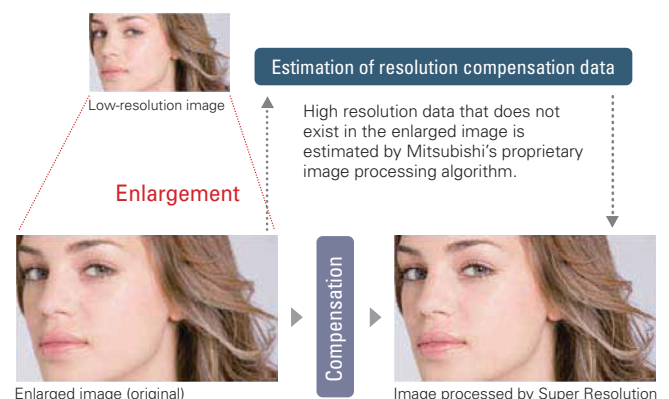

Super Resolution

This innovative advanced image processing algorithm is a product of Mitsubishi Electric. The technology analyses blurred components of the original images, estimates the high-resolution data not provided in the original signal and corrects the image quality. The result is the clear projection of images such as people's faces in fine detail.