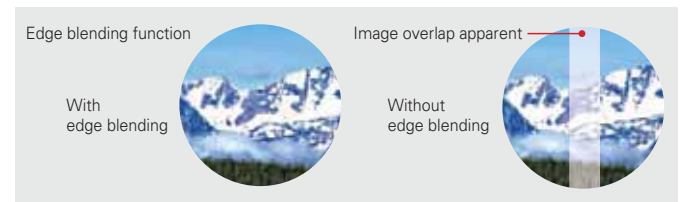

### ■ Cornerstone Correction

Pixel conversion is used to correct trapezoidal and diagonal distortion that causes oblique images, ensuring the proper aspect ratio.

### ■ Curved Surface Projection Correction

These projectors are equipped with a function for correcting distortion that occurs when projecting images onto curved surfaces. This advanced feature is practical for unique applications such as projecting images onto pillars at special event sites.

## Edge Blending and Colour Matching

### ■ Edge Blending

Edge blending creates a seamless image by adjusting the brightness at adjoining edges when using multiple projectors side-by-side to reproduce single widescreen images. This feature can also be utilised for top-bottom projection or a combination of side-by-side and top-bottom images; for example, when images are projected from four projectors in a two-by-two arrangement.