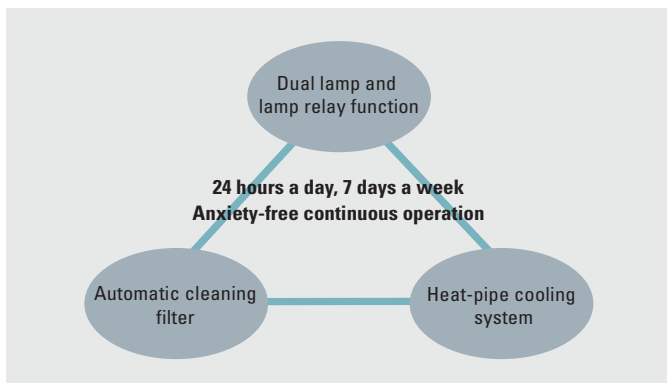

Various Lamp Relay Options

Continuous, bright projection is ensured through the utilisation of a dual-lamp light source and a variety of setting options. When two lamps are in use, one of the lamps can be rested (turned off) once a day or week. Additionally, if one of the lamps goes out, an automatic back-up function activates the other lamp, enabling nonstop projection.