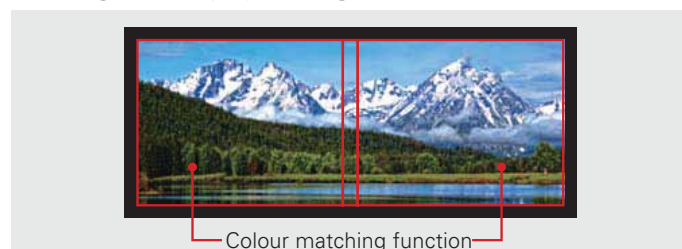

Colour matching

The colour matching function corrects variations in the colour reproduced by each projector when multiple projectors are used simultaneously. This colour homogenization enables the integrated display of images.