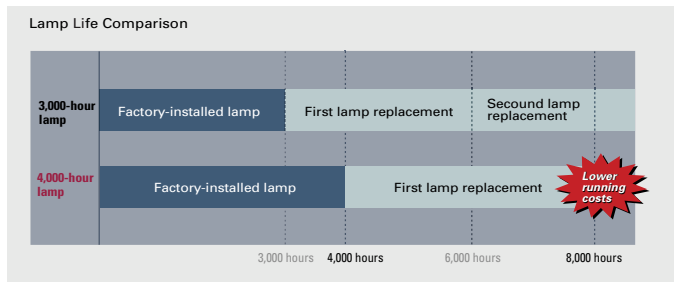

Lamp life specification is an estimated period based on verification under proper operating conditions and is not related to the duration of the warranty. The lamp will turn-off automatically when usage has reached the specified maximum lamp hours. Service life may vary widely depending on usage and operating environment conditions, as well as adherence to the maintenance and cleaning procedures provided in the User Manual.