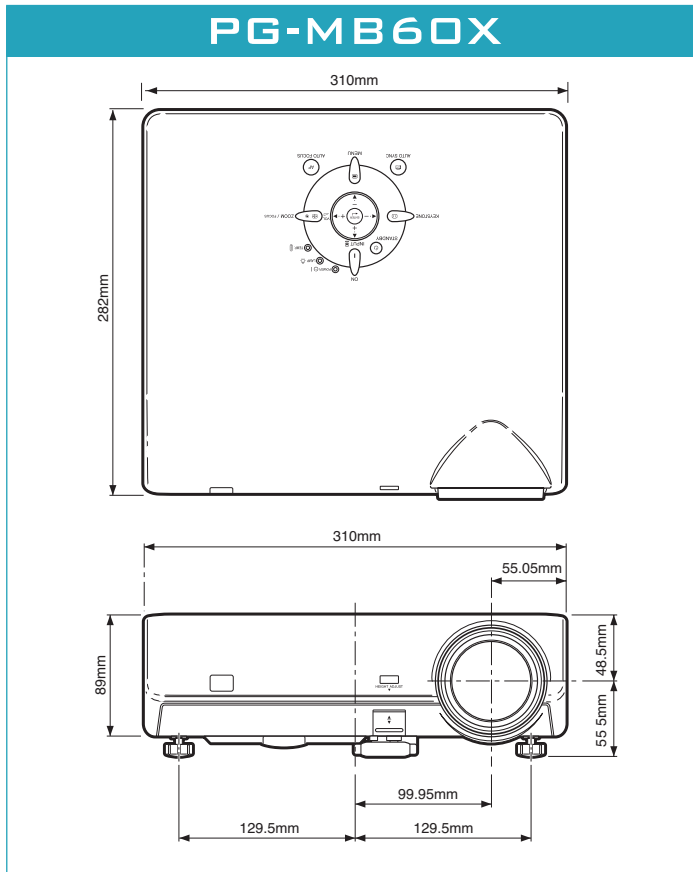

SPECIFICATION PG-MB60X