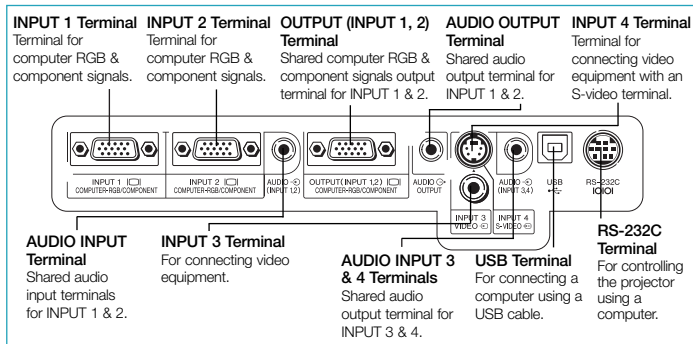

CONNECTIONS

SHARP

Sharp Electronics (UK) Limited,
Sherbourne House, Croxley Business Park,
Watford, Hertfordshire WD18 8WT
Telephone: 0800 138 5051
Website: www.sharpinbusiness.co.uk

OPTICAL	
Brightness	2500 ANSI Lumens*1
Native Resolution	XGA
Lamp Life	3000 Hours*2
Contrast Ratio	1200:1
Panel Size	0.7" 12° DLP
Image Size	40" - 300"
Lens	1:1.5 powered zoom & power focus
Throw Ratio	1.48 to 2.24:1
Aspect Ratio	4:3 (16:9 switchable)
Lamp	200W
Fan Noise	30dB*3
Supported Resolutions	SXGA+, SXGA, XGA, SVGA, VGA, VESA, MAC 21"/19"/16"/13"

VIDEO SYSTEM	
Composite	PAL/PAL-60/PAL-M/PAL-N/NTSC 3.51/NTSC 4.43/SECAM
Component	DTV 480i/480P/540P/580i/580P/720P/1035i/1080i
Horizontal Resolution	550 TV Lines (video input) 750 TV Lines (DTV 720P input)
Frequency Range	Vertical: 43-85 Hz Horizontal: 15-70 kHz

PHYSICAL	
Dimensions (W x H x D)	310 x 89 x 282mm
Weight	4Kg
Audio	2W
Power Rated Voltage	100-240V AC
Power Consumption	270W

OTHER FEATURES	
Extended Zoom Capability	Ceiling Mountable
Remote Periodic Diagnosis	Active Automatic Digital Keystone Correction
2 Data Inputs	Television Lockdown Anti Theft System

SUPPLIED ACCESSORIES	
Mouse remote control (and batteries)	
Power cord	
RGB cable with USB	
Operation manual	
CD ROM technical reference & operation manual	
Carry case	

OPTIONS	
Ceiling Plate Adapter AN60TK	
High Ceiling Brace (806 - 1406mm from ceiling) ANTK201	
Low Ceiling Brace (90mm from ceiling) ANTK202	

*1 Standard mode (2000 in eco-mode) *2 Eco-mode (2000hrs in standard mode)
** Eco-mode (35dB in standard mode)

IMAGE SIZE & PROJECTION DISTANCE

Normal Mode (4:3)

Picture (Screen) Size			Projection Distance	
Diagonal	Width	Height	Maximum	Minimum
300" (762 cm)	240" (610 cm)	180" (457 cm)	29' 9" (9.1 m)	44' 9" (13.7 m)
250" (635 cm)	200" (508 cm)	150" (381 cm)	24' 9" (7.6 m)	37' 4" (11.4 m)
200" (508 cm)	160" (406 cm)	120" (305 cm)	19' 10" (6.0 m)	29' 10" (9.1 m)
150" (381 cm)	120" (305 cm)	90" (229 cm)	14' 10" (4.5 m)	22' 5" (6.8 m)
100" (254 cm)	80" (203 cm)	60" (152 cm)	9' 11" (3.0 m)	14' 11" (4.6 m)
84" (213 cm)	67" (171 cm)	50" (128 cm)	8' 4" (2.5 m)	12' 6" (3.8 m)
72" (183 cm)	58" (146 cm)	43" (110 cm)	7' 2" (2.2 m)	10' 9" (3.3 m)
60" (152 cm)	48" (122 cm)	36" (91 cm)	5' 11" (1.8 m)	8' 11" (2.7 m)
40" (102 cm)	32" (81 cm)	24" (61 cm)	4' 0" (1.2 m)	6' 0" (1.8 m)