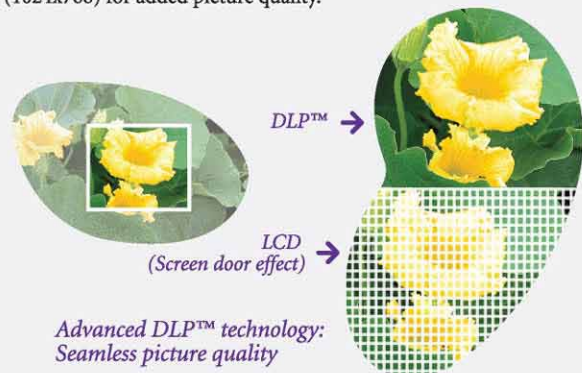

BenQ PB2250 Digital Projector Mobile Series

With a weight of 1.9kg, the BenQ PB2250 is the perfect projector for mobile presentations. This compact projector achieves, with a 2,200 ANSI-lumens, the best brightness in this weight class. The contrast ratio of 2,000:1 guarantees excellent projections with bright colors and deep blacks. For your business needs on-the-go, the BenQ PB2250 is both empowering and convenient.

Perfect Mobility and Bright Performance

1. Brightness

Featuring a brightness of 2,200 ANSI-lumens, the BenQ PB2250 offers brilliant presentations for any meeting room.

2. True Color

The BenQ PB2250 employs a golden ratio color wheel that maximizes the purity of RGB prim colors, therefore achieving sRGB standards to provide true-to-life colors. With the BenQ PB2250, there will be no more color differences between the projected images and your products!

4. Clarity

Digital Light Processing technology (DLP™) provides seamless image quality that is smooth, brilliant and sharp, regardless of screen size. Furthermore, the BenQ PB2250 features native XGA resolution (1024x768) for added picture quality.

1. "Auto" Hot Key - Auto Keystone & Auto Synchronize with one touch!

Auto hot keys let you adjust your projections to a perfect rectangular shape quickly, while also searching the input source at the same time. You can always project graphics and images exactly the way you like it in just minutes, no matter how the presentation environment changes.