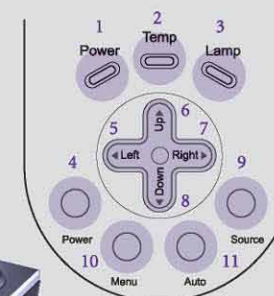

3. High Altitude Mode

The BenQ PB2250's High Altitude Mode is specially designed for extreme environment like high altitude or high temperature. The built-in T-flow cooling system comes with 4 sets of individual cooling fans for the lamp and DMD™ chip to make sure your projector running smoothly and stably in each harsh environment.

External Control Panel (Detail)

- 1 Power indicator
- 2 Temp indicator
- 3 Lamp indicator
- 4 Power
- 5 Left
- 6 Up
- 7 Right
- 8 Down
- 9 Source
- 10 Menu
- 11 Auto

Input Terminals

- 1 S-Video Jack
- 2 Video Connector(RCA)
- 3 Rear IR Remote Sensor
- 4 USB Serial Control
- 5 Audio Jack (PC, L/R audio)
- 6 RGB Signal Input (PC/YPbPr/YCbCr)