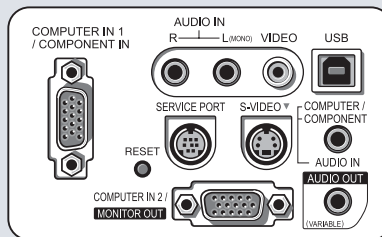

All specified values in [m] meters.

Extraordinary Comfort

An elegant and compact design that sets new standards.

Ease of use begins at the design stage. Like all SANYO projectors, the PLC-XU41 and PLC-XU47 represent the perfect combination of form and function: elegant design and intuitive operation.

The connection panel offers maximum compatibility. Whether Component video, S-Video, Composite video and audio inputs or D-Sub15, RCA, USB and serial ports – the projector's wide range of connection options have got you covered.