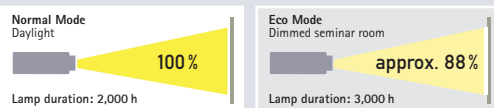

Increased lamp life thanks to reduced power.

Those who adapt themselves to their environment live longer. This natural law applies to the lamps in the PLC-XU41 and PLC-XU47 as well.