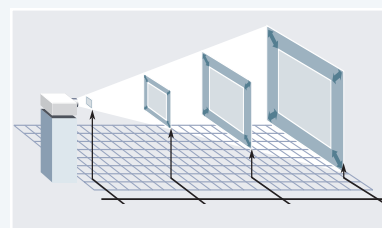

PLC-XU41 | PLC-XU47

Outstanding Image Quality

A shining example of brightness, resolution and contrast.

Brightness and brilliance are not just a question of size. With 1,500 (PLC-XU41) or 2,000 (PLC-XU47) ANSI lumens and XGA resolution, these extremely compact projectors can easily handle any natural or artificial lighting situation.

The clear, sharp images and high 450:1 contrast ratio (auto mode) mean that they can deliver brilliant colors with rich blacks and radiant whites.

Every presentation is a unique experience – especially in classrooms that only have a blackboard instead of a projection screen available. Thanks to a blackboard mode, the PLC-XU41 and PLC-XU47 can deliver first-class projections on green back-grounds.

An excellent image in any situation no matter how you look at it.

The high-quality lens projects images that are uniformly sharp right to the very edges – regardless of whether you are projecting from a distance of 1.3 meters or 10 meters.

And at just four meters you can enjoy a diagonal image size of over three meters! This gives you maximum freedom when setting up the projector.