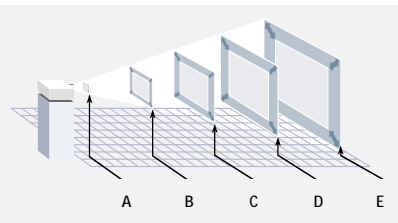

Naturally, all these functions can also be set manually via the convenient remote control.

IMAGE QUALITY

IMPRESSIVE BRIGHTNESS

With a light flux of 3,000 ANSI lumens, you can achieve vividly bright projections even in daylight. This high light yield is made possible by the micro lens technology used by SANYO. The light rays are concentrated at the LCD panel so that they can create a much more powerful image. The lamp used is a 300-watt NSH lamp with a service life of approx. 1,500 hours.

HIGH CONTRAST

With a contrast range of 450:1, you will get projections with extremely rich contrast and high color intensity with jet black and radiant white.

PROJECTION FORMATS FOR STANDARD LENS

	Throw distance	Width x Height	Possible Diagonals
A	1.3 m	min. 0.63 x 0.47 max. 0.81 x 0.61	0.79 1.02
B	2.0 m	min. 0.96 x 0.72 max. 1.24 x 0.93	1.19 1.55
C	4.0 m	min. 1.87 x 1.40 max. 2.44 x 1.83	2.34 3.05
D	6.0 m	min. 2.78 x 2.09 max. 3.64 x 2.73	3.48 4.55
E	10.0 m	min. 4.63 x 3.47 max. 6.04 x 4.53	5.79 7.54