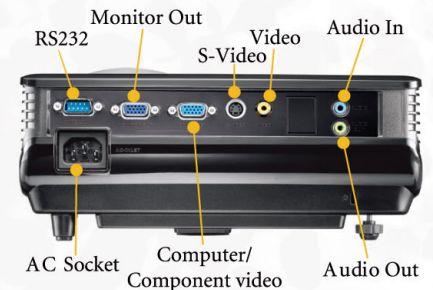

Specifications

Projection System	DLP® technology by Texas Instruments®	
Native Resolution	XGA (1024 x 768)	
Brightness	2500 ANSI lumens	
Contrast Ratio	2600:1 (Full on/Full off)	
Keystone	Manual Vertical ±40°	
Aspect Ratio	4:3 Native, 16:9 Selectable	
Color	Full 16.7 million color palette	
Lens	F=2.55 to 2.65, f=20.95 ~ 23.0 mm	
Zoom Ratio	Manual Zoom, 1.10:1	
Image Size (Diagonal)	24" to 300"	
Throw Ratio	1.86 - 2.04 (53"@2M)	
Lamp	210W, 3000/4000 hours (Normal/Economic mode)	
Computer Compatibility	VGA(640 x 480) to UXGA(1600 x 1200)	
HDTV Compatibility	480i, 480p, 576i, 576p, 720p, 1080i, 1080p	
Video Compatibility	NTSC, PAL, SECAM	
Horizontal Frequency	31-82 kHz	
Vertical Scan Rate	48-85 Hz	
Input Terminals	PC	Analog RGB: D-sub 15 pin x 1
	A/V	Component Video: D-sub 15 pin x 1 (Shared with Analog RGB connector)
		S-Video: Mini Din 4 pin x 1
		Composite Video: RCA x 1
		Audio
Output Terminals	PC	Monitor Out: D-sub 15 pin x 1
	Audio	Variable Audio Out : Stereo Mini Jack x 1 Speaker: 2W x 1
Control Terminal	Serial Connector : RS232 9 pin x 1	
Dimensions(W x H x D)	10 x 3.5 x 8.4 inch (255 x 90 x 214 mm)	
Weight	4.8 lbs (2.2 kg)	
Power Supply	100 to 240 VAC, 50/60 Hz	
Power Consumption	275W, Standby < 1W	
Audible Noise	33/28 dB (Normal/Economic mode)	
On-Screen Display Languages	Bulgarian / Croatian / Czech / Danish / Dutch / English / Finnish	
	French / German / Hungarian / Italian / Japanese / Korean / Norwegian Polish / Portuguese / Romanian / Russian / Simplified Chinese / Spanish Swedish / Turkish / Thai / Traditional Chinese (24 Languages)	
Picture Modes	Dynamic Mode	Presentation Mode
	sRGB Mode	Cinema Mode
	User 1 Mode	User 2 Mode
Functions	BrilliantColor™	Quick Auto Search
	Closed Captioning	Wall Color Correction
	3D Color Management	Blank
	Resolution Reminder	Panel Key Lock
	Digital Zoom (x2)	Auto Off
	Freeze	Security Password
	HDTV compatible	"Q?" Hot Key for FAQ
	High altitude mode	Auto Adjustment Hot Key
	Quick Start Guide	VGA Cable
Accessories (Standard)	Manual CD	Power Cord
	Remote Control w/battery	
Accessories (Optional)	Presentation Plus	Spare Lamp Kit
	RS232 Cable	Soft Carry Case