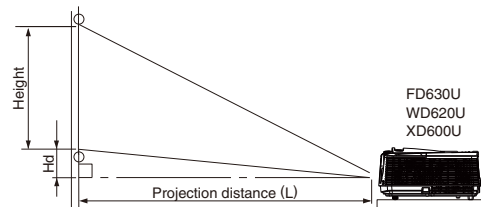

• Compliance with ISO21118-2005 • All brand names and product names are trademarks, registered trademarks or trade names of their respective holders

Screen Size and Projection Distance

Side view

The above numbers are approximate, and may be slightly different from the actual measurements.

Screen size chart (FD630U)

Diagonal size	Screen (16 : 9)		Distance from screen (L)				Height projected image (Hd)				
	Width (W)	Height (H)	Shortest (Wide)		Longest (Tele)		Height projected image (Hd)				
inch	cm	inch	cm	inch	m	inch	m	inch	cm		
40	102	35	89	20	50	47	1.2	71	1.8	6.6	17
60	152	52	133	29	75	71	1.8	107	2.7	9.9	25
80	203	70	177	39	100	96	2.4	144	3.6	13.2	34
100	254	87	221	49	125	120	3.1	180	4.6	16.5	42
150	381	131	332	74	187	182	4.6	271	6.9	24.7	63
200	508	174	443	98	249	243	6.2	362	9.2	33.0	84
250	635	218	553	123	311	304	7.7	453	11.5	41.2	105
300	762	261	664	147	374	365	9.3	-	-	49.5	126

Screen size chart (WD620U)

Diagonal size	Screen (16 : 10)				Distance from screen (L)				Height projected image (Hd)		
	Width (W)		Height (H)		Shortest (Wide)		Longest (Tele)		Height projected image (Hd)		
inch	cm	inch	cm	inch	cm	inch	m	inch	m	inch	cm
40	102	34	86	21	54	48	1.2	72	1.8	6.2	16
60	152	51	129	32	81	73	1.9	110	2.8	9.2	23
80	203	68	172	42	108	98	2.5	147	3.7	12.3	31
100	254	85	215	53	135	123	3.1	184	4.7	15.4	39
150	381	127	323	79	202	186	4.7	277	7.0	23.1	59
200	508	170	431	106	269	248	6.3	370	9.4	30.8	78
250	635	212	538	132	337	311	7.9	463	11.8	38.5	98
300	762	254	646	159	404	373	9.5	-	-	46.2	117

Screen size chart (XD600U)

Diagonal size	Screen (4 : 3)				Distance from screen (L)				Height projected image (Hd)		
	Width (W)		Height (H)		Shortest (Wide)		Longest (Tele)		Height projected image (Hd)		
inch	cm	inch	cm	inch	cm	inch	m	inch	m	inch	cm
40	102	32	81	24	61	45	1.1	67	1.7	3.6	9
60	152	48	122	36	91	68	1.7	102	2.6	5.4	14
80	203	64	163	48	122	91	2.3	137	3.5	7.2	18
100	254	80	203	60	152	115	2.9	171	4.3	9.0	23
150	381	120	305	90	229	173	4.4	258	6.5	13.5	34
200	508	160	406	120	305	231	5.9	344	8.7	18.0	46
250	635	200	508	150	381	289	7.3	431	10.9	22.5	57
300	762	240	610	180	457	348	8.8	-	-	27.0	69

MITSUBISHI ELECTRIC EUROPE (BENELUX Office)

Nijverheidsweg 23A, 3641 RP Mijdrecht - The Netherlands
Tel: +31 (0)297-282461 Fax: +31 (0)297-283936 - www.MitsubishiElectric.nl

To find out more about FD630U/WD620U/XD600U and our projectors, visit us at

www.MitsubishiElectric.nl