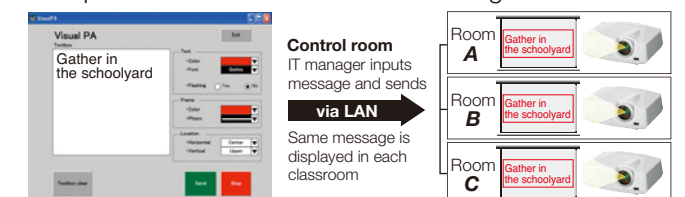

Control room
IT manager inputs message and sends
via LAN
Same message is displayed in each classroom