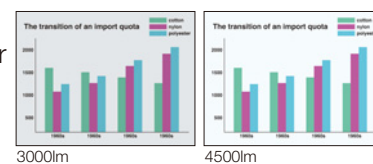

*4: 4500lm for XD600U only, 4000lm for WD620U and FD630U.

High-power projection – Distance increased 1.5x

The FD630U/WD620U/XD600U is equipped with a specially calibrated lens for high-power projection. Projection distances from 1.7 to 2.6m (68in to 102in)*5 are possible using a 60-inch screen, and brilliant, crystal-clear images are assured even when projection distance is short.

*5: When using XD600U.

Array of Convenient Functions

Top-loading lamp for easier maintenance

The projection lamp is installed in the upper section of the main body. Whether sitting on a shelf or suspended from the ceiling, lamp replacement is simple and easy*6, and there's never a need to move the whole projector.