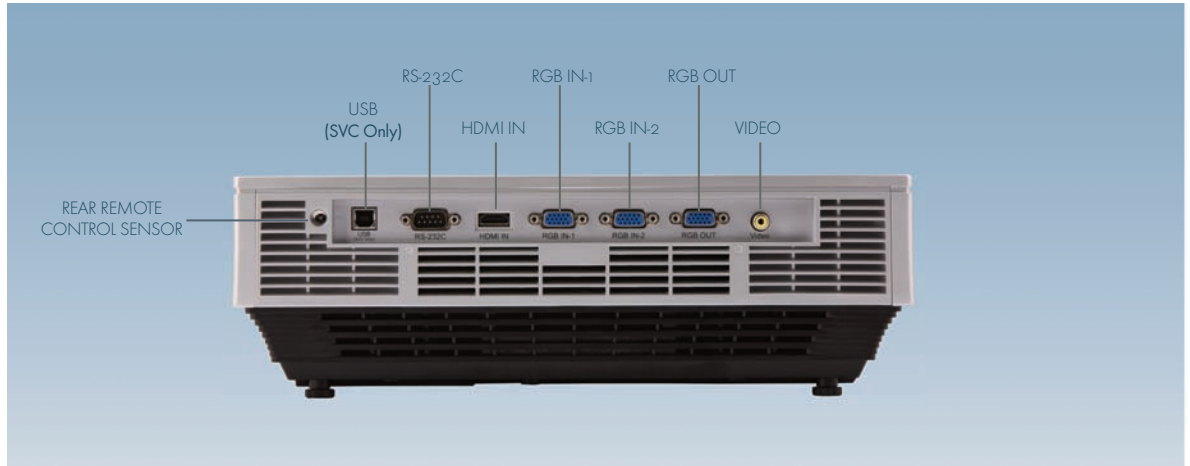

SPECIFICATIONS

PROJECTION SYSTEM

Display Technology	0.7" DMD
Native Resolution	XGA (1024x768)
Brightness (ANSI-Lumens)	4000
Contrast Ratio (FIFO)	2800:1
Noise	High Brightness 34dB Economic 32dB
Uniformity	>90%
Color Wheel	6 segment (RGBWYC)
Projection Lens	Focus Manual Zoom Manual 1.2x
Projection Image	Screen Size 40"~300" Standard 100" @ 3.2m Throw Ratio (Wide/Tele) 1.57/1.87
Lens Shift	100%
Lamp	Type 300W Life High Brightness 2000 hrs Life Economic 2500 hrs

GENERAL SPECIFICATIONS

Menu Language	Korean/English/French/Spanish/German/Italian/Swedish Portuguese/Chinese Simplified/polski/Brazilian/Portuguese Turkish/Arabic/Tiwanese (Traditional Chinese)
Aspect Ratio Control	Native 4:3, Support 16:9
Dimension (inch)	13.6" x 10.4" x 4.3" (Without Leg)
Weight (lbs)	9.9 lbs
Power Consumption	100Vac : 375W, 240Vac : 350W Stand-By 5W under
Power Supply	AC 100~240V(Free Voltage), 50/60Hz
Input Signal Compatibility	Digital (DVI,HDMI) 1080p/1080i/720p/576p/480p up to SXGA+ (1400 x 1050 @ 60Hz) RGB up to SXGA+ (1400 x 1050@60Hz) Component 1080p/1080i/720p/576p/576i/480p/480i Composite NTSC-M/NTSC 4.43/PAL/PALM/PALN/SECAM/ PAL60 (incl. S-Video)

INPUT/OUTPUT Terminals

RGB In/ Out	2/1
S Video	1
Composite	1
Component (Y/Pb/Pr)	1
HDMI	1
USB(SVC)	1
RS-232C (mini)	1

SPECIAL FEATURES

Advanced Keystone Correction (H/V), Picture Still, Quick Power on/off, Auto Sleep, Expert Color Control, Presentation Timer, Brilliant Color, VIDI Technology, 6-Segment Color Wheel, Auto Source Detection, Ceiling Mountable

ACCESSORIES

Power code, D-sub 15 pin cable, Remote Control, Quick setup Guide, Lens Cap, CD Manual, AAA * 2EA Battery

WARRANTY/UPC

BX401C	719192176744
AJDX5 (Lamp)	719192900035

www.LGcommercial.com

LG Electronics U.S.A., Inc.
Business Solutions Division
2000 Millbrook Drive
Lincolnshire, IL 60069

Contact your LG Regional Sales Representative:
Hospitality: 800.228.1236
Enterprise: 800.897.8788
Channel: 800.897.8871

Customer Service: 888.865.3026
E-mail: LGcommercial@lge.com

SPEC_BX401C_090933_PR

All screen images are simulated. Dimensions and weights are approximate. Design, features and specifications subject to change without notice.

© Copyright 2010 LG Electronics USA, Inc. All Rights Reserved. "LG Life's Good" is a registered trademark of LG Corp.

HDMI, the HDMI Logo and High-Definition Multimedia Interface are trademarks or registered trademarks of HDMI Licensing. DLP is a trademark of Texas Instruments. All other product and brand names are trademarks or registered trademarks of their respective companies.

Printed in the USA. January 2010

LG
Life's Good