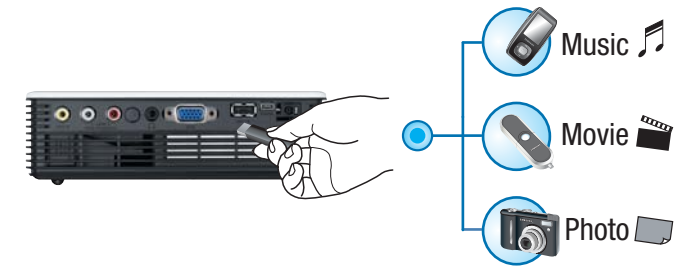

Precision projection, unlimited entertainment

**Portable precision projection**

The most powerful performer in its class, the Samsung SP-U300/SP-U300M provides you with a precision projector that can be taken with you wherever you go. By using a high-performance lamp, we have been able to reduce the size of the projector, giving you a mobile, versatile presentation and entertainment tool.

**Direct multimedia access via USB (SP-U300M)**

The Samsung SP-U300M delivers instant access to entertainment through its innovative USB interface. With its built-in multimedia player, you can enjoy a wide variety of video, music, and picture files with no need for an additional PC. Simply plug in, play, and bathe in the beauty of a truly cinematic experience.

**Enjoy cinematic style with the world's No. 1 pocket projector**

Capable of projecting precision images at 300ANSI lumens, the Samsung SP-U300M is the world best pocket size projector. With its unique USB multimedia interface, it allows you to create a cinematic environment with style.

**Home theater you can take anywhere (SP-U300M)**

With built-in stereo speakers (2 x 1W) and a convenient remote control, the Samsung SP-U300M is an all-in-one home theater solution. Its tilt feature enables you to position the screen with versatility and precision so that you can enjoy exceptional multimedia entertainment in any environment.