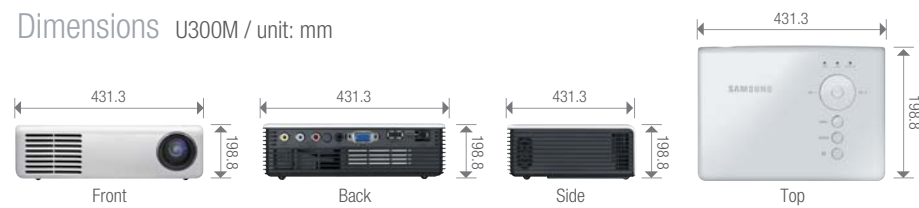

Dimensions U300M / unit: mm

To learn more about the Samsung Projectors or to find your nearest retailer, please visit: www.samsung.com

Samsung Electronics Co., Ltd.
Head Office (Suwon Korea)
416, Maetan-3Dong, Yongtong-Gu
Suwon City, Gyeonggi-Do, Korea 443-742