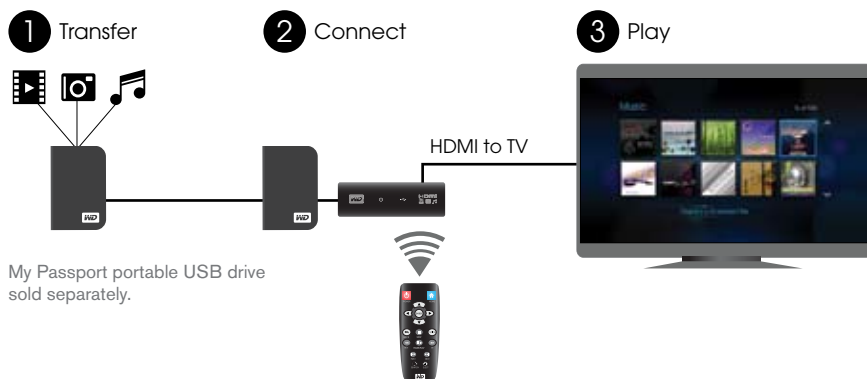

Dimensions

Height:	1.57 in (40 mm)
Depth:	3.94 in (100 mm)
Width:	4.92 in (125 mm)
Weight:	0.67 lb (302.5 g)

Model Number

WDAVN00xx

Limited Warranty

PanAm	1 year
APAC	1 year
EMEA	2 years

Kit Contents

- HD media player
- Compact remote with batteries
- Media converter software (Windows® only)
- Composite AV cable
- AC adapter
- Quick Install Guide
- Stand for My Passport portable drive

Product Specifications

Operating temperature:	5°C to 35°C 41° F to 95° F
Non-op. temperature:	-40° C to 65° C -40° F to 149° F

Media Formats

MPEG1/2/4, WMV9, AVI (MPEG4, Xvid, AVC), H.264, MKV, MOV (MPEG4, H.264)

JPEG, GIF, TIF/TIFF, BMP, PNG

MP3, WMA, OGG, WAV/PCM/LPCM, AAC, FLAC, Dolby Digital, AIF/AIFF, MKA

Playlist PLS, M3U, WPL

Subtitle SRT (UTF-8)

MPEG2/4, H.264, and WMV9 supports up to 1920x1080p 24fps, 1920x1080i 30fps, 1280x720p 60fps resolution. An audio receiver is required for surround sound output. AAC/Dolby Digital decodes in 2 channel output only. JPEG only support compressed RGB format files. BMP only supports uncompressed files. TIFF only supports single layer files.

HDMI JPEG

AAC H.264 **mp3**
DECODING MPEG-4/AVC

DOLBY **Full HD**
DIGITAL **1080P** USB 2.0

Does not support protected premium content including movie and music downloads from iTunes® Store, Cinema Now, Movielink®, Amazon Unbox™, and Vongo®.

Western Digital, WD, the WD logo and Put Your Life On It are registered trademarks in the U.S. and other countries; WD TV and My Passport are trademarks of Western Digital Technologies, Inc. Other marks may be mentioned herein that belong to other companies. Pictures shown may vary from actual products. Not all products may be available in all regions of the world. All product and packaging specifications subject to change without notice. The term of your limited warranty depends on the country in which your product was purchased. Please visit our web site at support.wdc.com/warranty for the detailed terms and conditions of our limited warranty.

© 2008 Western Digital Technologies, Inc. All rights reserved.

TV and USB storage device required for multimedia viewing (not included).

Manufactured under license from Dolby Laboratories. "Dolby" and the double-D symbol are trademarks of Dolby Laboratories.

4178-705027-A02 Nov 2008