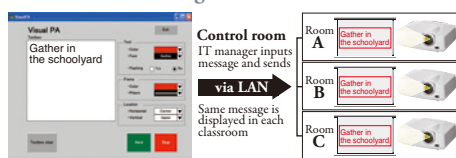

3D READY – Enjoy the future today

Experience the impact and allure of 3D images. The 3D video content must be in field sequential format and special electronic shutter glasses are required.

Specifications

Model	XD600U
Display technology	0.7" 1-chip DMD
Resolution	1024 x 768 (total 786,432 pixels)
Brightness	4500lm
Contrast ratio	2000 : 1
Picture size	40" - 300"
Throw ratio	1.4 - 2.1
Source lamp	230W (shut-off time 5000hr) in low mode, 280W (shut-off time 3000hr) in standard mode
PC compatibility	640 x 480 - 1280 x 1024, True : 1024 x 768, sync on green available
Video compatibility	NTSC / NTSC 4.43 / PAL (including PAL-M, N) / SECAM / PAL-60 Component video; 480i/p (525i/p), 576i/p (625i/p), 720p (750p), 1080i (1125i 60Hz), 1080i (1125i 50Hz)
Input terminals	RGB; mini D-sub 15pin x 2 Video; RCA x 1, S-VIDEO x 1 Digital; HDMI x 1 Audio; stereo mini jack (ø3.5mm) x 2, RCA jack (L/R) x 1
Output terminals	RGB; mini D-sub 15pin x 1 Audio; stereo mini jack (ø3.5mm) x 1
Communication terminal	RS-232C; mini DIN 8pin x 1, LAN; RJ-45 x 1
Audio speaker	10W mono
Dimensions (W x H x D)	345 x 129 x 270 mm / 13.6 x 5.1 x 10.6 inch
Weight	3.6kg / 7.9lbs
Power requirements	AC 100-240V, 50/60Hz
Optional lamp	VLT-XD600LP

• Compliance with ISO21118-2005
• All brand names and product names are trademarks, registered trademarks or trade names of their respective holders