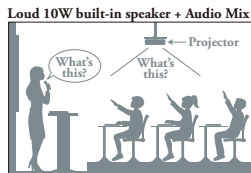

*Only compatible with stereo mini-jack. Not compatible with RCA jack (L/R) or HDMI.

Visual PA broadcasting of various written messages

Using a control room computer equipped with projector-control software, simultaneously send messages (up to 350 characters long) in real-time to projectors connected to the LAN. Ideal for broadcasting important information to multiple rooms in schools or office buildings.