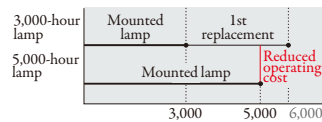

Clear, Smooth Communication

High Brightness 4500lm

NEW ***XD600U***

Ecological & Cost-efficient

Stand-by Mode under 1W*¹

Stand-by (low) mode power consumption is less than 1W, offering increased energy savings and further contributing to environmental preservation.

*¹ Stand-by mode with network turned off, 3W in normal mode with network turned on.

Long 5,000hr*² Lamp Life

By increasing the estimated lamp life, we've added the advantages of lower maintenance and reduced operating cost.

■ Lamp Replacement Frequency*³

*² When used in low lamp mode. Maximum lamp life in standard mode use is 3,000 hours.

*³ Lamp life refers to the average time required for brightness to be reduced by half, and not the time specified in the warranty. Lamp service life may vary widely depending on the environment and conditions, and whether or not cleaning and other maintenance procedures are followed.

Filter-free

DLP™ projectors are structurally airtight, eliminating the need for an intake filter under normal conditions, and lowering costs.