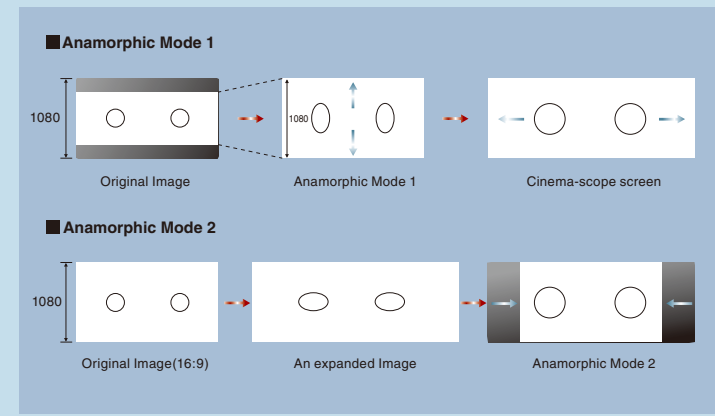

Anamorphic Lens Compatibility - Choose Setting Based on Media Played

The anamorphic lens compatibility of the HC3800 widens the projection range of cinema-scope images. Mode 1 proves extended projection, and Mode 2 is for images other than cinema-scope, which mirror the original with the anamorphic lens attached.