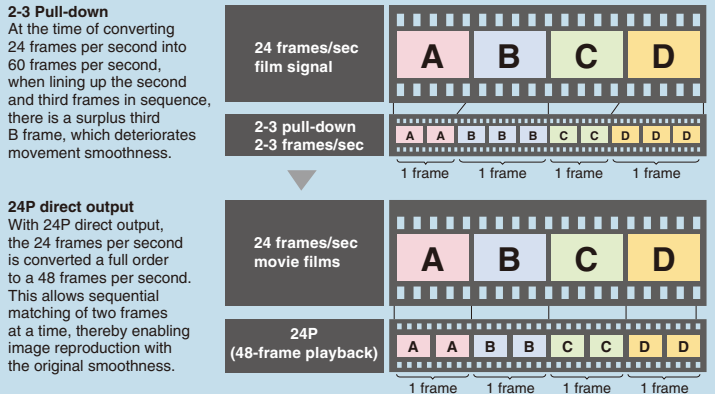

Blu-ray 24P direct output compatible

Capable of handling an output of 48P, twice the speed of cinema film (24 frames per second), precise timing ensure true-to-life reproduction with original, smooth movement.