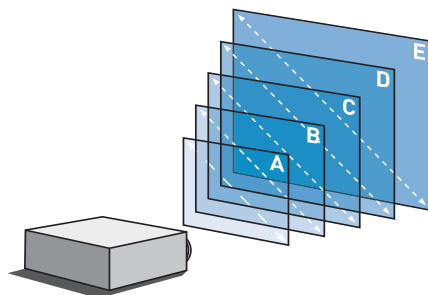

> **SHORT
DISTANCE**

> **BIG PICTURE**

> **PRESENT
WITH ESP**

- ESP (Extreme Short throw Projector)
- Brilliant Color™
- NCE 4™-Chip

Display	0.55" DMD™ Chip
Resolution	XGA 1,024 x 768
Brightness	2,300 ANSI-lumens
Colour reproduction	16.7 mio. colours
Contrast	2,000:1
Projection format	4:3 switchable to 16:9, 16:10 (compr.)
Lamp	275 W (TLPLW15LAMP)
Max. lamp life	up to max. 2,000 hours/ up to max. 3,000 hours in ECO mode
Lens	F = 2.6 / f = 8.37, manual focus
Zoom	-
Frequency (hor./vert.)	15 - 120 kHz / 50 - 150 Hz
Projection	front, rear and ceiling
Digital keystone correction	full auto vertical +/- 18°
Picture size (diagonal)	0.89 - 2.54 m
Projection offset	130 %
Input signals	NTSC/PAL/SECAM, 480i, 480p, 576i, 576p, 720p, 1,080i, VGA, SVGA, XGA, SXGA, WXGA & UXGA (compr.)
Inputs	2 x RGB (D-sub 15), S-video, composite video (RCA), audio (stereo mini jack), video/S-video, audio (2 x RCA L/R), component (Y/PB/PR) via D-sub 15
Outputs	RGB (D-sub 15), audio (stereo mini jack)
Serial interface	RS-232C (D-sub 9pin)
Power supply	AC 100 - 240 V, 50/60 Hz
Loudspeaker	1 W mono
Dimensions (W x H x D)	337 x 118 x 265 mm
Weight	4.2 kg
Operation noise	ECO Mode 28 dB / normal 33 dB
Specials	Password, panel lock, digital zoom, user logo capture, DDC compatible, BrilliantColor™
Accessories	remote control with batteries, owners manual (CD ROM), quick reference, RGB and power-cable
Options	ceiling mount, spare lamp, camera c001
Menu guidance	22 languages: English, French, German, Italian, Spanish, Portuguese, Russian, Swedish, Turkish, Polish, Japanese, Chinese (simple/traditional), Korean, Indonesian, Danish, Czech, Hungarian, Dutch, Finnish, Norwegian, Greek, Rumanian

Picture size	Projection distance
A 0.89 m	0.50 m
B 1.20 m	0.69 m
C 1.50 m	0.87 m
D 2.00 m	1.16 m
E 2.54 m	1.50 m