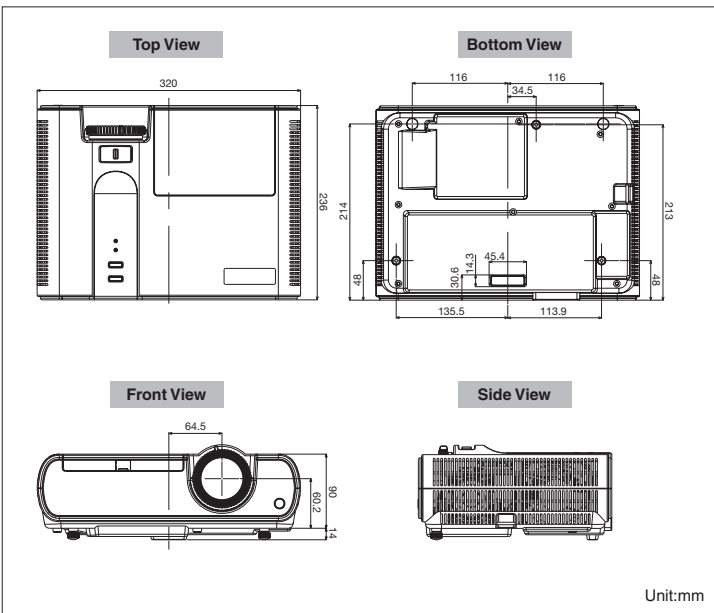

### Specifications

Model	XD221U
Display Technology	0.55" 1-Chip DMD
Resolution	1024 x 768 (Total 786,432 pixels)
Brightness	2300lm
Contrast Ratio	2000 : 1
Picture Size	40" - 300"
Throw Ratio	1.8 - 2.1
Source Lamp	160W (Shut-off Time 4000hr) with Low Mode, 180W (Shut-off Time 3000hr) with Standard Mode
PC Compatibility	640 x 480 - 1280 x 1024, True : 1024 x 768, Sync on Green available
Video Compatibility	NTSC / NTSC 4.43 / PAL (including PAL-M, N) / SECAM / PAL-60 Component Video ; 480i/p (525i/p), 576i/p (625i/p), 720p (750p), 1080i (1125i 60Hz), 1080i (1125i 50Hz)
Input Terminals	RGB ; mini D-sub 15pin x 2 RCA x 1 + S-VIDEO x 1 Audio ; Stereo mini jack (ø3.5mm) x 2
Output Terminals	RGB ; mini D-sub 15pin x 1 Audio ; Stereo mini jack (ø3.5mm) x 1
Communication Terminal	RS-232C; mini DIN 8pin x 1, LAN (RJ-45) x 1
Audio Speaker	10W Mono
Dimensions (W x H x D)	320 x 104 x 236 mm / 12.6 x 4.1 x 9.3 inch
Weight	3.2kg / 7.0lbs
Power Requirements	AC 100-240V, 50/60Hz
Optional Lamp	VLT-XD221LP

### Dimensions

### Screen size and Projection distance

Screen size chart (4:3 aspect ratio)

Diagonal Size	Screen				Distance from screen (L)				Height projected image (Hd)		
	Width (W)		Height (H)		Max. Zoom		Min. Zoom		inch	cm	
40	inch	cm	inch	cm	inch	m	inch	m	inch	cm	
40	102	32	81	24	61	55	1.4	68	1.7	3.6	9
60	152	48	122	36	91	84	2.1	103	2.6	5.4	14
80	203	64	163	48	122	112	2.8	137	3.5	7.2	18
100	254	80	203	60	152	141	3.6	172	4.4	9.0	23
150	381	120	305	90	229	212	5.4	259	6.6	13.4	34
200	508	160	406	120	305	283	7.2	345	8.8	17.9	45
250	635	200	508	150	381	354	9.0	432	11.0	22.4	57
300	762	240	610	180	457	425	10.8	-	-	26.9	68