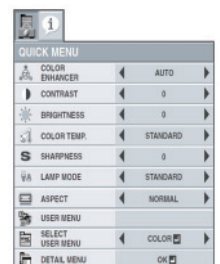

3. Vastly Improved Operability Quick Menu

For improved operation ease, the tool bar has seven main menus and one custom menu. Switching to the sub-menu allows the selection of more specific operations.