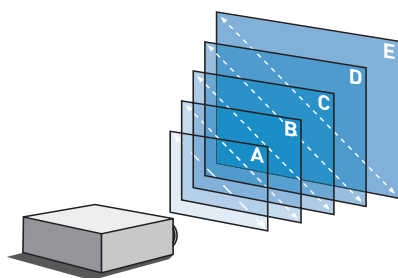

Display	0.7" DMD™ Chip
Resolution	XGA 1,024 x 768
Brightness	4,000 ANSI-lumens
Colour reproduction	16.7 mio. colours
Contrast	2,000:1
Projection format	4:3 switchable to 16:9
Lamp	275 W (TLPLW23)
Max. lamp life	up to max. 2,000 hours/ up to max. 3,000 hours in ECO mode
Lens	F = 2.3 - 2.47 / f = 22.97- 27.56 mm, manual focus and zoom
Zoom	1.2 x
Frequency (hor./vert.)	15 - 120 kHz / 50 - 150 Hz
Projection	front, rear and ceiling
Digital keystone correction	auto vertical +/- 40°
Picture size (diagonal)	1.02 - 7.62 m
Projection offset	100 %
Input signals	NTSC / PAL / SECAM, 480i, 480p, 576i, 576p, 720p, 1,080i, 1,080p, VGA, SVGA, XGA, WXGA, SXGA, UXGA (compr.)
Inputs	1 x RGB (D-sub 15), 1 x DVI-I (HDCP), component, S-video, composite video (1 x RCA), RGB audio (2 x stereo mini jack), video / S-video audio (1 x RCA L/R), USB (TypeA), RJ45
Outputs	1 x RGB, audio (1 x stereo mini jack)
Serial interface	RS-232C (D-sub 9pin)
Power supply	AC 100 - 240 V, 50/60 Hz
Loudspeaker	1 W mono
Dimensions (W x H x D)	338 x 128 x 280 mm
Weight	4.3 kg
Operation noise	ECO Mode 29 dB / normal 33 dB
Specials	Windows Vista™ Network (WLAN and LAN), USB, auto setup, auto keystone correction, NCE 4™, instant shut down, buzzer, user logo capture, password, black board-function, panel lock, digital zoom, DDC compatible
Accessories	remote control with laserpointer and batteries, mouse remote receiver, softcase, owners manual (CD-OM), RGB- and power-cable
Options	ceiling mount, spare lamp, camera c001
Menu guidance	22 languages: English, French, German, Italian, Spanish, Portuguese, Russian, Swedish, Turkish, Polish, Japanese, Chinese (simple/traditional), Korean, Indonesian, Danish, Czech, Hungarian, Dutch, Finnish, Norwegian, Greek, Rumanian
Wireless communication	802.11 b/g, WEP, WPA, WPA 2

Picture size	Projection distance
1.02 m A	1.29 m
1.52 m B	1.96 - 2.36 m
2.54 m C	3.30 - 3.97 m
5.08 m D	6.65 - 7.99 m
7.62 m E	12.01 m