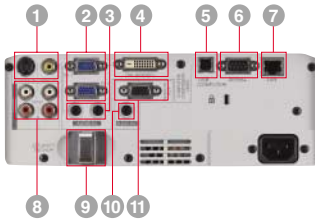

PORTABLE WXGA PROJECTOR WL2650U

Input and Output Terminals

Enhanced terminal group realizes a versatile range of presentations.

- 1 S-Video / Video input
- 2 PC / Component Video input (mini D-sub 15pin)
- 3 PC / Audio input
- 4 DVI-D (with HDCP) input
- 5 USB terminal for mouse control
- 6 Serial RS-232C (D-sub 9pin)
- 7 LAN (RJ-45)
- 8 Video / Audio input
- 9 Security Anchor
- 10 Audio output
- 11 Monitor output