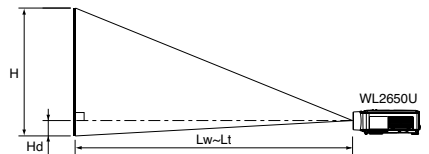

Dimensions

Specifications

Model	WL2650U
Display technology	0.75" 3-LCD (with Micro Lens)
Resolution	1280x800 (total 1,024,000 pixels)
Brightness	3500lm
Contrast	600 : 1 (on/off)
Projection lens	f=24-29mm, F1.7-1.9
Throw ratio	1.47-1.77
Offset axis	40up : 1down (No variable lens shift)
Picture Size	40"~300" (100"=3.2~3.8m)
Source lamp	220W (Shut Off Time 4000Hrs) with Low Mode 261W (Shut Off Time 2000Hrs) with Standard Mode
Computer compatibility	640x480 ~ 1920x1080 True: 1280x800, Sync on green available
Video compatibility	NTSC/NTSC4.43/PAL(including PAL-M, N)/SECAM/PAL-60, Component Video: 480i/p(525i/p), 576i/p(625i/p), 720p(750p 50/60Hz), 1080i(1125i 50/60Hz), 1080p(1125p 50/60Hz), SCART(RGB+1V sync)
Digital keystone	Vertical: MAX +/- 35 deg, Horizontal: MAX +/- 25 deg
PC input terminals	PC: Mini D-sub 15pinx2, DVI-D(with HDCP)x1, Audio: Stereo mini(φ3.5)x2
Video input terminals	Video: RCAx1, S-VIDEOx1, Audio: RCA(L,R)x2
Output terminals	Monitor Out: Mini D-sub 15pinx1, Audio: Stereo Mini(φ3.5)x1
Communication terminals	LAN(RJ-45)x1(for projector control), RS-232C(D-Sub 9pin)x1, USB terminalx1(for mouse control)
Audio speaker	3W mono
Dimension(WXHXD)	333x113x272mm / 13.0x4.5x10.7inch (excluding height adjustment)
Weight	4.7kg / 10.4lbs
Power supply	AC100 - 240V, 50/60Hz
Optional lamp	VLT-XL650LP

Screen size and Projection distance

As seen from the side

Nomal Lens / Screen size chart (WXGA)

Diagonal size	Screen		Distance from screen (L)				Height projected image (Hd)				
	Width (W)	Height (H)	Maximum Zoom	Minimum Zoom	Maximum Zoom	Minimum Zoom	Maximum Zoom	Minimum Zoom			
inch	cm	inch	cm	inch	cm	inch	m	inch	cm		
40	102	34	86	21	54	49	1.2	59	1.5	0.5	1
60	152	51	129	32	81	74	1.9	90	2.3	0.8	2
80	203	68	172	42	108	100	2.5	121	3.1	1.1	3
100	254	85	215	53	135	125	3.2	151	3.8	1.3	3
150	381	127	323	79	202	189	4.8	228	5.8	2.0	5
200	508	170	431	106	269	252	6.4	305	7.7	2.6	7
250	635	212	538	132	337	315	8.0	381	9.7	3.3	8
300	762	254	646	159	404	379	9.6	-	-	3.9	10