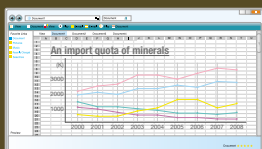

Fully Friendly with Wide Screens

Presenting the WXGA Projector (1280 x 800 dots), finely tuned to screen aspect ratio to support the shift toward wider PC screens. Built with 1.3-times the display area of conventional XGA projectors, making it fully compatible with wide screens, the WXGA purges any need for left-right screen scrolling. Depending on the application, screen two windows at once, such as the menu and preview domains, in even greater presentation might. DVD images may also be replayed as-is, free of compression.

Display different windows side by side, banishing the idea of left-right scrolling.