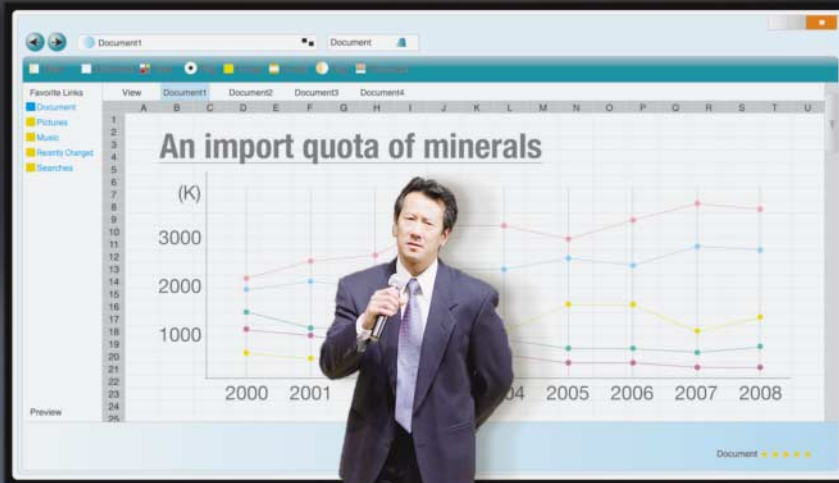

**MITSUBISHI
ELECTRIC**

MULTIMEDIA DATA/VIDEO PROJECTORS

Changes for the Better

Handles Optional Lenses Too

Besides the standard lens, the WL2650U is also engineered to use various optional lenses. Choose the lens that best fits your installation parameters.