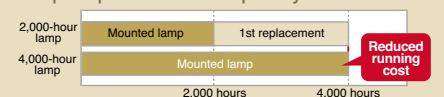

Lamp Replacement Frequency*2