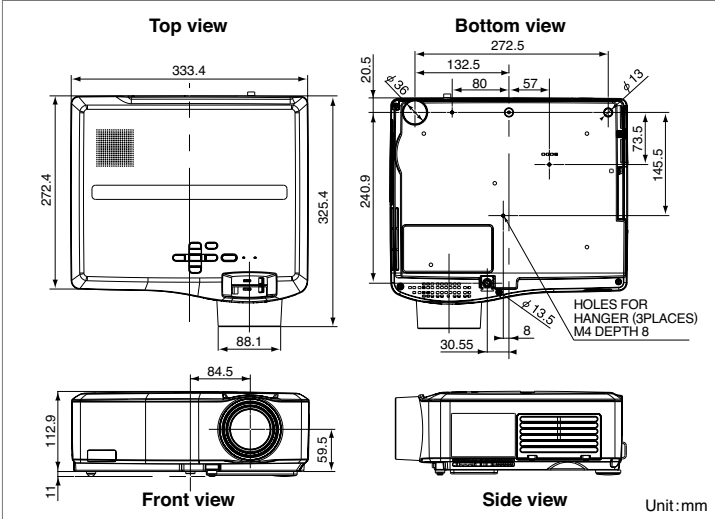

Dimensions

Specifications

Model	WL2650U
Display technology	0.75" 3-LCD (with Micro Lens)
Resolution	1280x800 (total 1,024,000 pixels)
Brightness	3500lm
Contrast	600 : 1 (on/off)
Projection lens	f=24-29mm, F1.7-1.9
Throw ratio	1.47-1.77
Offset axis	40up : 1down (No variable lens shift)
Picture Size	40"~300" (100"=3.2~3.8m)
Source lamp	220W (Shut Off Time 4000Hrs) with Low Mode 261W (Shut Off Time 2000Hrs) with Standard Mode
Computer compatibility	640x480 ~ 1920x1080 True: 1280x800, Sync on green available
Video compatibility	NTSC/NTSC4.43/PAL(including PAL-M, N)/SECAM/PAL-60, Component Video: 480i/p(525i/p), 576i/p(625i/p), 720p(750p 50/60Hz), 1080i(1125i 50/60Hz), 1080p(1125p 50/60Hz), SCART(RGB+1V sync)
Digital keystone	Vertical: MAX +/- 35 deg, Horizontal: MAX +/- 25 deg
PC input terminals	PC: Mini D-sub 15pinx2, DVI-D(with HDCP)x1, Audio: Stereo mini(φ3.5)x2
Video input terminals	Video: RCAx1, S-VIDEOx1, Audio: RCA(L,R)x2
Output terminals	Monitor Out: Mini D-sub 15pinx1, Audio: Stereo Mini(φ3.5)x1
Communication terminals	LAN(RJ-45)x1(for projector control), RS-232C(D-Sub 9pin)x1, USB terminalx1(for mouse control)
Audio speaker	3W mono
Dimension(WXHXD)	333x113x272mm / 13.0x4.5x10.7inch (excluding height adjustment)
Weight	4.7kg / 10.4lbs
Power supply	AC100 - 240V, 50/60Hz
Optional lamp	VLT-XL650LP

Screen size and Projection distance

As seen from the side

Nomal Lens / Screen size chart (WXGA)

Diagonal size	Screen		Distance from screen (L)				Height projected image (Hd)				
	Width (W)	Height (H)	Maximum Zoom	Minimum Zoom	Maximum Zoom	Minimum Zoom	Maximum Zoom	Minimum Zoom			
inch	cm	inch	cm	inch	cm	inch	m	inch	cm		
40	102	34	86	21	54	49	1.2	59	1.5	0.5	1
60	152	51	129	32	81	74	1.9	90	2.3	0.8	2
80	203	68	172	42	108	100	2.5	121	3.1	1.1	3
100	254	85	215	53	135	125	3.2	151	3.8	1.3	3
150	381	127	323	79	202	189	4.8	228	5.8	2.0	5
200	508	170	431	106	269	252	6.4	305	7.7	2.6	7
250	635	212	538	132	337	315	8.0	381	9.7	3.3	8
300	762	254	646	159	404	379	9.6	-	-	3.9	10