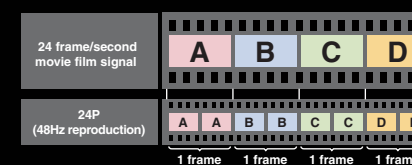

24P direct output

With the signal processing speed of 24 frames/sec increased to 48 frames/sec, a sequence is created that aligns the signals. The bottom line is a smooth and fluid reproduction of the original image.