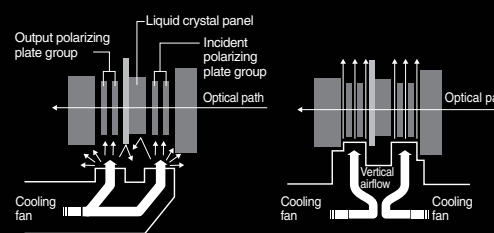

Conventional cooling structure   New cooling structure