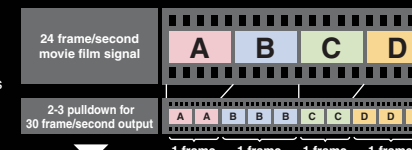

2-3 pulldown

When processing images at 60 frames/sec, lining up the signals up in 2- or 3-frame sequences causes overflow into the third B-frame, thereby detracting from motion smoothness.