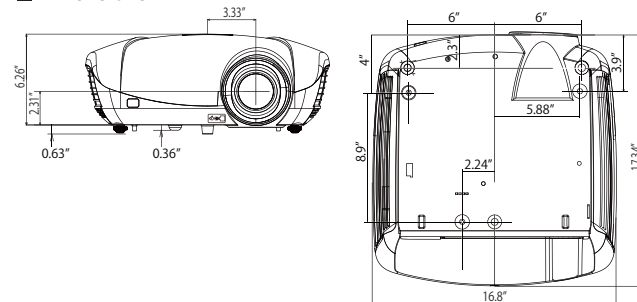

*: SVGA, XGA, WXGA, SXGA, UXGA are registered trademarks of IBM Corporation of the United States

Projection distance

Screen size (16:9)				Projection distance				Up-down lens shift		Right-Left lens shift	
Diagonal	W (width)	H (height)	Max Zoom	Min Zoom	Down	Up	Left	Right	Diagonal	W (width)	H (height)
50	127	43.7	24.4	59	98	19 ← 0 → 19	2.4 ← 0 → 2.4		50	127	43.7
60	152	52.4	29.5	71	118	22 ← 0 → 22	2.8 ← 0 → 2.8		60	152	52.4
70	178	61.0	34.3	87	138	26 ← 0 → 26	3.1 ← 0 → 3.1		70	178	61.0
80	203	69.7	39.4	98	158	30 ← 0 → 30	3.5 ← 0 → 3.5		80	203	69.7
90	229	78.3	44.1	110	177	33 ← 0 → 33	3.9 ← 0 → 3.9		90	229	78.3
100	254	87.0	49.2	122	197	37 ← 0 → 37	4.3 ← 0 → 4.3		100	254	87.0
110	279	96.1	53.9	134	217	41 ← 0 → 41	4.7 ← 0 → 4.7		110	279	96.1
120	305	104.7	58.7	150	236	44 ← 0 → 44	5.1 ← 0 → 5.1		120	305	104.7
130	330	113.4	63.8	161	256	48 ← 0 → 48	5.5 ← 0 → 5.5		130	330	113.4
140	356	122.0	68.5	173	276	52 ← 0 → 52	5.9 ← 0 → 5.9		140	356	122.0
150	381	130.7	73.6	185	299	55 ← 0 → 55	6.7 ← 0 → 6.7		150	381	130.7
200	508	174.4	96.0	248	398	74 ← 0 → 74	8.7 ← 0 → 8.7		200	508	174.4
250	635	217.7	122.4	311	496	92 ← 0 → 92	11 ← 0 → 11		250	635	217.7
300	762	261.4	147.2	374	598	110 ← 0 → 110	13 ← 0 → 13		300	762	261.4

* The above figures are approximate and may be slightly different from the actual measurements.

Vertical direction

Horizontal direction

Dimensions

MITSUBISHI DIGITAL ELECTRONICS AMERICA, INC.
Presentation Products Division
Phone: 888.307.0349
Email: ppdinfo@mdea.com
www.mitsubishi-presentations.com