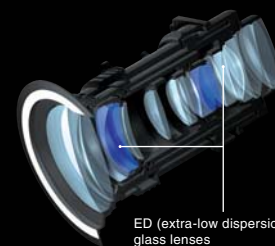

New Auto-Iris (HC6500)

Previous Auto-Iris (HC5000)

Extra-low Dispersion Glass Lenses for Full High-definition Resolution (1920x1080)

Superior image reproduction is achieved as the result of adopting a 17-lens/14-group optical system equipped with extra-low dispersion (ED) glass lenses. Far exceeding the performance of conventional glass lenses, improved resolution is apparent across the entire screen and chromatic aberration is virtually eliminated, even in peripheral areas.

Power Zoom/Focus Adjustment and Lens Shift Functions Greatly Simplify Set-up

The HC6500 is equipped with a powered 1.6x zoom/focus lens, making it easy to set-up and show impressive big-screen images even in the smallest of rooms. A powered Lens Shift function is included as well, making vertical and horizontal adjustment.