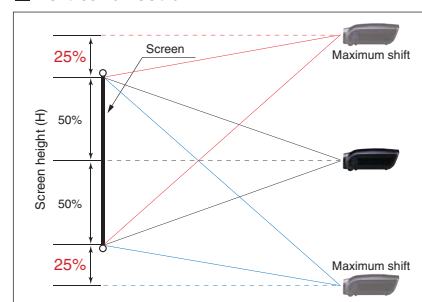

*: SVGA, XGA, WXGA, SXGA, UXGA are registered trademarks of IBM Corporation of the United States

Projection distance

Screen size (16:9)				Projection distance				Up-down lens shift		Right-Left lens shift	
Diagonal	W (width)	H (height)	Max Zoom	Min Zoom	Down	Up	Left	Right	Diagonal	W (width)	H (height)
50	127	43.7	24.4	59	98	19 ← 0 → 19	2.4 ← 0 → 2.4		50	127	43.7
60	152	52.4	29.5	71	118	22 ← 0 → 22	2.8 ← 0 → 2.8		60	152	52.4
70	178	61.0	34.3	87	138	26 ← 0 → 26	3.1 ← 0 → 3.1		70	178	61.0
80	203	69.7	39.4	98	158	30 ← 0 → 30	3.5 ← 0 → 3.5		80	203	69.7
90	229	78.3	44.1	110	177	33 ← 0 → 33	3.9 ← 0 → 3.9		90	229	78.3
100	254	87.0	49.2	122	197	37 ← 0 → 37	4.3 ← 0 → 4.3		100	254	87.0
110	279	96.1	53.9	134	217	41 ← 0 → 41	4.7 ← 0 → 4.7		110	279	96.1
120	305	104.7	58.7	150	236	44 ← 0 → 44	5.1 ← 0 → 5.1		120	305	104.7
130	330	113.4	63.8	161	256	48 ← 0 → 48	5.5 ← 0 → 5.5		130	330	113.4
140	356	122.0	68.5	173	276	52 ← 0 → 52	5.9 ← 0 → 5.9		140	356	122.0
150	381	130.7	73.6	185	299	55 ← 0 → 55	6.7 ← 0 → 6.7		150	381	130.7
200	508	174.4	96.0	248	398	74 ← 0 → 74	8.7 ← 0 → 8.7		200	508	174.4
250	635	217.7	122.4	311	496	92 ← 0 → 92	11 ← 0 → 11		250	635	217.7
300	762	261.4	147.2	374	598	110 ← 0 → 110	13 ← 0 → 13		300	762	261.4

* The above figures are approximate and may be slightly different from the actual measurements.

Vertical direction