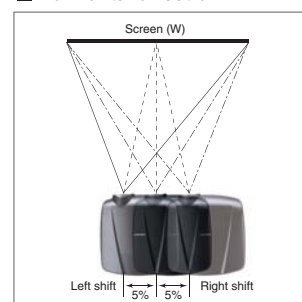

*: SVGA, XGA, WXGA, SXGA, UXGA are registered trademarks of IBM Corporation of the United States

Projection distance

Screen size (16:9)				Projection distance				Up-down lens shift		Right-Left lens shift	
Diagonal	W (width)	H (height)	Max Zoom	Min Zoom	Down	Up	Left	Right	Diagonal	W (width)	H (height)
50	127	43.7	24.4	59	98	19 ← 0 → 19	2.4 ← 0 → 2.4		50	127	43.7
60	152	52.4	29.5	71	118	22 ← 0 → 22	2.8 ← 0 → 2.8		60	152	52.4
70	178	61.0	34.3	87	138	26 ← 0 → 26	3.1 ← 0 → 3.1		70	178	61.0
80	203	69.7	39.4	98	158	30 ← 0 → 30	3.5 ← 0 → 3.5		80	203	69.7
90	229	78.3	44.1	110	177	33 ← 0 → 33	3.9 ← 0 → 3.9		90	229	78.3
100	254	87.0	49.2	122	197	37 ← 0 → 37	4.3 ← 0 → 4.3		100	254	87.0
110	279	96.1	53.9	134	217	41 ← 0 → 41	4.7 ← 0 → 4.7		110	279	96.1
120	305	104.7	58.7	150	236	44 ← 0 → 44	5.1 ← 0 → 5.1		120	305	104.7
130	330	113.4	63.8	161	256	48 ← 0 → 48	5.5 ← 0 → 5.5		130	330	113.4
140	356	122.0	68.5	173	276	52 ← 0 → 52	5.9 ← 0 → 5.9		140	356	122.0
150	381	130.7	73.6	185	299	55 ← 0 → 55	6.7 ← 0 → 6.7		150	381	130.7
200	508	174.4	96.0	248	398	74 ← 0 → 74	8.7 ← 0 → 8.7		200	508	174.4
250	635	217.7	122.4	311	496	92 ← 0 → 92	11 ← 0 → 11		250	635	217.7
300	762	261.4	147.2	374	598	110 ← 0 → 110	13 ← 0 → 13		300	762	261.4

* The above figures are approximate and may be slightly different from the actual measurements.

Vertical direction

Horizontal direction

Dimensions

MITSUBISHI DIGITAL ELECTRONICS AMERICA, INC.
Presentation Products Division
Phone: 888.307.0349
Email: ppdinfo@mdea.com
www.mitsubishi-presentations.com