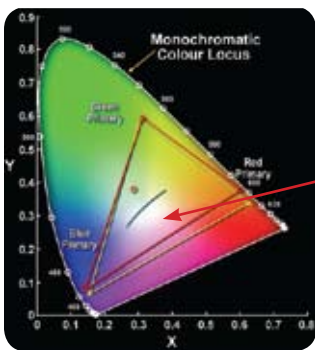

Optoma Colour Enhancement Technology

Specifications

	DX606
Native Resolution	XGA 1024 x 768
Compressed Resolution	SXGA+ (1400 x 1050)
Brightness	2000/1500L (BRIGHT/STD mode)
Contrast	2200:1
Noise Level	30dB
Lamp Life	3000/2000 (STD/BRIGHT mode)**
Display Technology	Single 0.55" XGA type X DMD chip DLP® Technology by Texas Instruments
Weight / Dimensions (W x D x H)	2 kg / 259 x 188 x 71.5mm
Remote Control	Full Function Remote Mouse and Direct Source selecting
INPUTS:	15 Pin D-Sub VGA (SCART & Component via adaptor) S-Video 4 Pin Mini Din Composite RCA 3.5mm Stereo Jack USB (remote mouse)
Audio	1 x 1W Speaker
Aspect Ratio	4:3 Native, 16:9 Compatible
Keystone Correction	± 18 Degrees Vertical
On Screen Display	16 Languages: English, German, French, Italian, Spanish, Portuguese, Polish, Dutch, Russian, Finnish, Swedish, Greek, Norwegian/Danish, Hungarian, Czech & Arabic
Video Compatibility	PAL SECAM 576i/p, NTSC 480i/p, HD 720p/1080i
Uniformity	85%
Displayable Colours	16.7 Million
Projection Lens	F=2.41 ~ 2.55, f=21.79 ~ 23.99mm, 1.1x Manual Focus
Throw Ratio	1.95 ~ 2.15:1 (Projection Distance:Image Width)
Projection Distance	1.2 - 12m
Image Size	0.70 - 7.70m (27.49" - 303.12") Diagonal 4:3
Horizontal Scan Rate	15 - 100kHz
Vertical Scan Rate	43 - 85Hz
Power Supply	100-240V, 50-60Hz with PFC Power Supply
Power Consumption	260W Maximum < 10W Standby mode
Operating Conditions	Operating: 5 - 40 C, 80% Humidity (Max), 3000m Altitude (Max)
Security	One Kensington Lock Port, Password Protection
Standard Accessories	Lens Cover, AC Power Cord, VGA Cable, USB Cable, Full Function Remote, Batteries x 2, Quick Start Guide, CD User Manual, Warranty, WEEE Card
RoHS	Compliant
Lamp Warranty	6 months or 1000 hours - whichever is soonest
Warranty	Warranty may vary by country. Please see www.optomaeurope.com or ask your local supplier for details
Colour Guarantee	10 Years