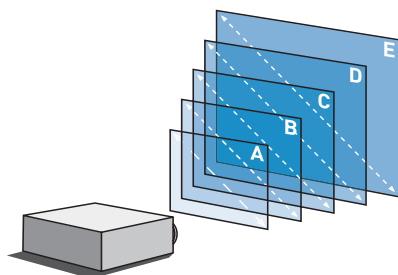

> **NEW COLOURS**

> **MORE  
BRILLIANCE**

> **LIFE-LIKE  
PICTURES**

- 4,000 ANSI-lumens
- High security by password-function and panel lock
- BrilliantColor™ and NCE 4™

Display	0.7" DMD™ Chip
Resolution	XGA 1,024 x 768
Brightness	4,000 ANSI-lumens
Colour reproduction	16.7 mio. colours
Contrast	2,000:1
Projection format	4:3 switchable to 16:9
Lamp	275 W (TLPLW23)
Max. lamp life	up to max. 2,000 hours/ up to max. 3,000 hours in ECO mode
Lens	F = 2.3 - 2.47 / f = 22.97- 27.56 mm, manual focus and zoom
Zoom	1.2 x
Frequency (hor./vert.)	15 - 120 kHz / 50 - 150 Hz
Projection	front, rear and ceiling
Digital keystone correction	auto vertical +/- 40°
Picture size (diagonal)	1.02 - 7.62 m
Projection offset	100 %
Input signals	NTSC / PAL / SECAM, 480i, 480p, 576i, 576p, 720p, 1,080i, 1,080p, VGA, SVGA, XGA, WXGA, SXGA, UXGA (compr.)
Inputs	1 x RGB (D-sub 15), 1 x DVI-I (HDCP), component (Y/Cb/Cr) via RGB, S-video, composite video (1 x RCA), RGB audio (2 x stereo mini jack), video / S-video audio (1 x RCA L/R)
Outputs	1 x RGB, audio (1 x stereo mini jack)
Serial interface	RS-232C (D-sub 9pin)
Power supply	AC 100 - 240 V, 50/60 Hz
Loudspeaker	1 W mono
Dimensions (W x H x D)	338 x 128 x 280 mm
Weight	4.2 kg
Operation noise	ECO Mode 29 dB / normal 33 dB
Specials	auto setup, auto keystone correction, NCE 4™, instant shut down, buzzer, user logo capture, password, black board-function, panel lock, digital zoom, DDC compatible
Accessories	remote control with laserpointer and batteries, mouse remote receiver, softcase, owners manual (CD-ROM), RGB- and power-cable
Options	ceiling mount, spare lamp, camera c001
Menu guidance	22 languages: English, French, German, Italian, Spanish, Portuguese, Russian, Swedish, Turkish, Polish, Japanese, Chinese (simple/traditional), Korean, Indonesian, Danish, Czech, Hungarian, Dutch, Finnish, Norwegian, Greek, Rumanian