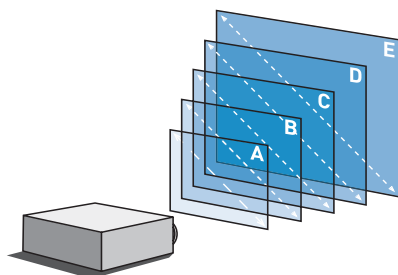

> IT'S THE  
COLOUR

> IT'S THE  
BRILLIANCE

> IT'S YOUR  
CHOICE

- 3,500 ANSI-lumens
- High security by password-function and panel lock
- BrilliantColor™ and NCE4™

Display	0.7" DMD™ Chip
Resolution	XGA 1,024 x 768
Brightness	3,500 ANSI-lumens
Colour reproduction	16.7 mio. colours
Contrast	2,000:1
Projection format	4:3 switchable to 16:9
Lamp	220 W (TLPLW23)
Max. lamp life	up to max. 2,000 hours/ up to max. 3,000 hours in ECO mode
Lens	F = 2.3 - 2.47 / f = 22.97- 27.56 mm, manual focus and zoom
Zoom	1.2 x
Frequency (hor./vert.)	15 - 120 kHz / 50 - 150 Hz
Projection	front, rear and ceiling
Digital keystone correction	auto vertical +/- 40°
Picture size (diagonal)	1.02 - 7.62 m
Projection offset	100 %
Input signals	NTSC / PAL / SECAM, 480i, 480p, 576i, 576p, 720p, 1,080i, 1,080p, VGA, SVGA, XGA, WXGA, SXGA, UXGA (compr.)
Inputs	1 x RGB (D-sub 15), 1 x DVI-I (HDCP), component (Y/Cb/Cr) via RGB, S-video, composite video (1 x RCA), RGB audio (2 x stereo mini jack), video / S-video audio (1 x RCA L/R)
Outputs	1 x RGB, audio (1 x stereo mini jack)
Serial interface	RS-232C (D-sub 9pin)
Power supply	AC 100 - 240 V, 50/60 Hz
Loudspeaker	1 W mono
Dimensions (W x H x D)	338 x 128 x 280 mm
Weight	4.2 kg
Operation noise	ECO Mode 29 dB / normal 33 dB
Specials	auto setup, auto keystone correction, NCE 4™, instant shut down, buzzer, user logo capture, password, black board-function, panel lock, digital zoom, DDC compatible
Accessories	remote control with laserpointer and batteries, mouse remote receiver, softcase, owners manual (CD-ROM), RGB- and power-cable
Options	ceiling mount, spare lamp, camera c001
Menu guidance	22 languages: English, French, German, Italian, Spanish, Portuguese, Russian, Swedish, Turkish, Polish, Japanese, Chinese (simple/traditional), Korean, Indonesian, Danish, Czech, Hungarian, Dutch, Finnish, Norwegian, Greek, Rumanian

Picture size	Projection distance
1.02 m A	1.29 m
1.52 m B	1.96 - 2.36 m
2.54 m C	3.30 - 3.97 m
5.08 m D	6.65 - 7.99 m
7.62 m E	12.01 m