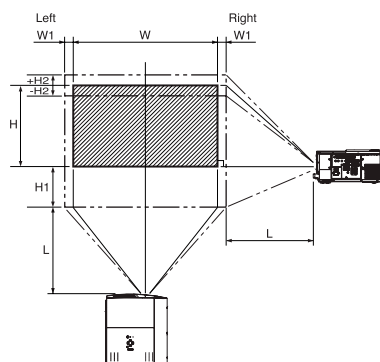

Dimensions (unit: mm, inch)

Input and Output Terminals

- REMOTE IN and OUT terminals
- LAN terminal
- SERIAL terminal (D-SUB 9-pin)
- USB (COMPUTER) terminal
- COMPUTER/COMPONENT VIDEO DVI-D (HDCP) terminal (DVI-D 24-pin)
- COMPUTER / COMPONENT VIDEO IN 1 terminals (R/Ps, G/Y, B/Ps, H/HV, V) (BNC)
- Main power switch O : OFF 1 : ON
- Power jack
- AUDIO IN 1 terminal (Mini jack)
— The AUDIO IN 1 terminal is used for both COMPUTER 1 and DVI input.
- AUDIO IN 2 terminal (Mini jack)
- COMPUTER/COMPONENT VIDEO IN 2 terminal (Mini D-SUB 15-pin)
- MONITOR OUT terminal (Mini D-SUB 15-pin)
- AUDIO OUT terminal (Mini jack)
- VIDEO IN and audio input terminals
- S-VIDEO IN and audio input terminals

Screen size and projection distance

Refer to the following table to determine the screen size and projection distance.

■ XL6600U / XL6600LU / XL6500U / XL6500LU																					
Screen						Distance from Screen (L)				Movable V Position from Default Position				Movable H Position from Default Position							
Diagonal size		Width		Height		Max. Zoom		Min. Zoom		Down(H1)		Up(H2)		Down(H1)		Up(H2)		Left(W1)		Right(W1)	
inch	cm	inch	cm	inch	cm	inch	m	inch	m	inch	cm	inch	cm	inch	cm	inch	cm	inch	cm	inch	cm
60	152	48	122	36	91	89	2.3	114	2.9	18	~	-2	46	~	-5	3	~	3	7	~	7
80	203	64	163	48	122	120	3.0	153	3.9	24	~	-2	61	~	-6	3	~	3	8	~	8
100	254	80	203	60	152	150	3.8	191	4.9	30	~	-3	76	~	-8	4	~	4	9	~	9
120	305	96	244	72	183	181	4.6	230	5.8	36	~	-4	91	~	-9	4	~	4	10	~	10
150	381	120	305	90	229	227	5.8	289	7.3	45	~	-5	114	~	-11	5	~	5	12	~	12
200	508	160	406	120	305	304	7.7	386	9.8	60	~	-6	152	~	-15	5	~	5	14	~	14
250	635	200	508	150	381	381	9.7	483	12.3	75	~	-8	191	~	-19	7	~	7	17	~	17
300	762	240	610	180	457	458	11.6	-	-	90	~	-9	229	~	-23	8	~	8	20	~	20