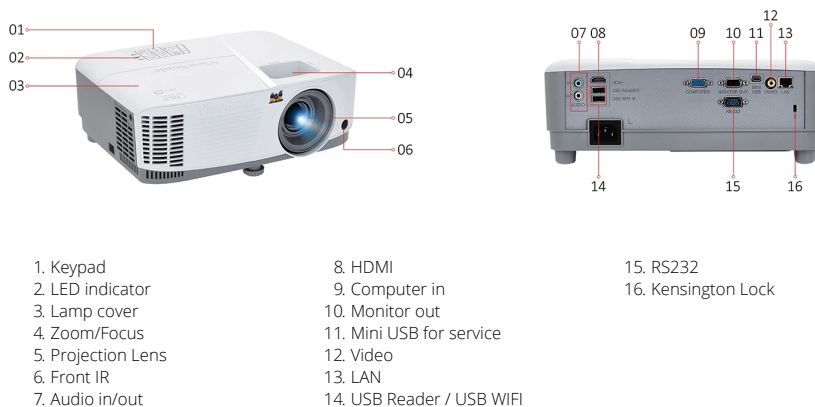

ViewSonic®  PROJECTOR
PG603X

Key Features

- 22,000:1 contrast ratio
- Integrated USB reader
- Screen mirroring for smart devices via USB
- LAN/WiFi display with vPresenter Pro
- Horizontal and Vertical keystone

Product Description

The ViewSonic PG603X projector features XGA resolution and a brightness output of 3800 ANSI Lumens for projecting clear, detailed images in brightly lit environments. PG603X has wireless sharing capabilities and allows you to share content from laptops and other smart devices from anywhere in the room via the projector's LAN/Wi-Fi display with vPresenter Pro app. Smart device content can also be mirrored directly to the PG603W through USB connection for a simplified way to share content. The projector's integrated USB reader allows you to plug in thumb drives through the USB port to display image files such as JPG and BMP, as well as Word, PowerPoint, and Excel files without the need for a PC. In addition, the energy-saving SuperEco mode reduces power consumption and extends lamp life to a lengthy 15,000 hours for dependable long-term projection.

INPUT

Computer in (D-SUB 15 pin):	1
Composite:	1
Audio-in (3.5mm):	1
HDMI (HDCP):	1 (Back) (HDMI 1.4/ HDCP 1.4)

OUTPUT

Monitor out (D-SUB 15 pin):	1
Audio out (3.5mm):	1
Speaker:	10W
USB type A (Power):	2 (1 x reader 5V/0.5A & 1 x optional wifi dongle)

CONTROL

RS232:	1
RJ45:	1
USB type mini B (Services):	1

OTHERS

Power Supply Voltage:	100-240V+/- 10%, 50/60Hz AC
Power Consumption:	Normal: 260W Standby: <0.5W
Operating Temperature:	0~40°C
Carton:	Brown
Net Weight:	2.3kg
Dimensions (WxDxH) w/adjustment foot:	294x218x110mm
Language:	English, French, Spanish, Thai, Korean, German, Italian, Russian, Swedish, Dutch, Polish, Czech, T-Chinese, S-Chinese, Japanese, Turkish, Portuguese, Finnish, Indonesian, India, Arabic, Vietnamese