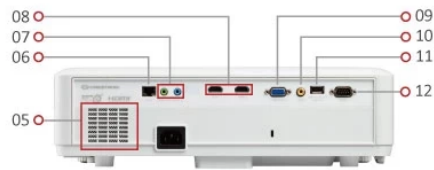

08. HDMI x 2
09. Computer In
10. VIDEO
11. USB 5V/1.5A OUT(Service)
12. RS-232

Visit Us www.viewsonic.com