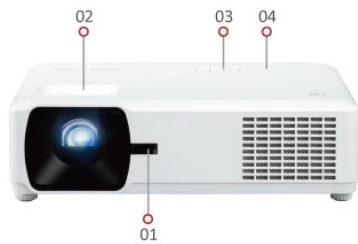

## Product Description

The LS600W is ViewSonic's first 3,000 ANSI Lumens, high brightness WXGA Lamp Free Projector for business and education. Adopting 2nd generation LED technology, it frees users from frequent lamp replacement and toxic mercury, offers an amazing 30,000 hours long lifespan, true-to-life colors with 125% Rec.709, as well as instant power on/off for efficient usage. Its comprehensive LAN control eases multiple device management and is compatible with Crestron, AMX, Extron, PJ Link, ATEN, and ViewSonic's vController. Enjoy all the amazing features this projector has to offer with hassle-free setup, 360° tilt angle projection, 1.2x zoom lens, H/V Keystone, and 4 Corner adjustment.

**SPECIFICATION**

Native Resolution:	1280x800
DMD Type:	DC3
Brightness:	3000 (ANSI Lumens)
Contrast Ratio:	3000000:1
Display Color:	1.07 Billion Colors
Light Source Type:	LED
Light Source Life (hours) with Normal Mode:	up to 30000
Lamp Watt:	RGBB LED
Lens:	F=1.6-1.75, f=19.16-23.02mm
Projection Offset:	79%+/-9%
Throw Ratio:	1.37-1.64
Optical Zoom:	1.2X
Digital Zoom:	0.8-2.0x
Image Size:	30
Throw Distance:	0.86-10.60m, (100
Keystone:	H:+/-40° , V:+/-40°
Audible Noise (Normal):	31dB
Audible Noise (Eco):	25dB
Input Lag:	16ms
Resolution Support:	VGA(640 x 480) to FullHD(1920 x 1080)
HDTV Compatibility:	480i, 480p, 576i, 576p, 720p, 1080i, 1080p
Video Compatibility:	NTSC, PAL, SECAM
Horizontal Frequency:	15K-102KHz
Vertical Scan Rate:	23-120Hz

**OTHERS**

Power Supply Voltage:	100-240V+/- 10%, 50/60Hz, (AC in)
Power Consumption:	Normal: 270W, Standby: <0.5W
Operating Temperature:	0~40°C
Net Weight:	5kg
Dimensions (WxDxH) with Adjustment Foot:	386x276x116mm
OSD Language:	English, French, Spanish, Thai, Korean, German, Italian, Russian, Swedish, Dutch, Polish, Czech, T-Chinese, S-Chinese, Japanese, Turkish, Portuguese, Finnish, Indonesian, India, Arabic, Vietnamese, Greek, total 23 languages
Packing Dimensions:	490x376x268mm