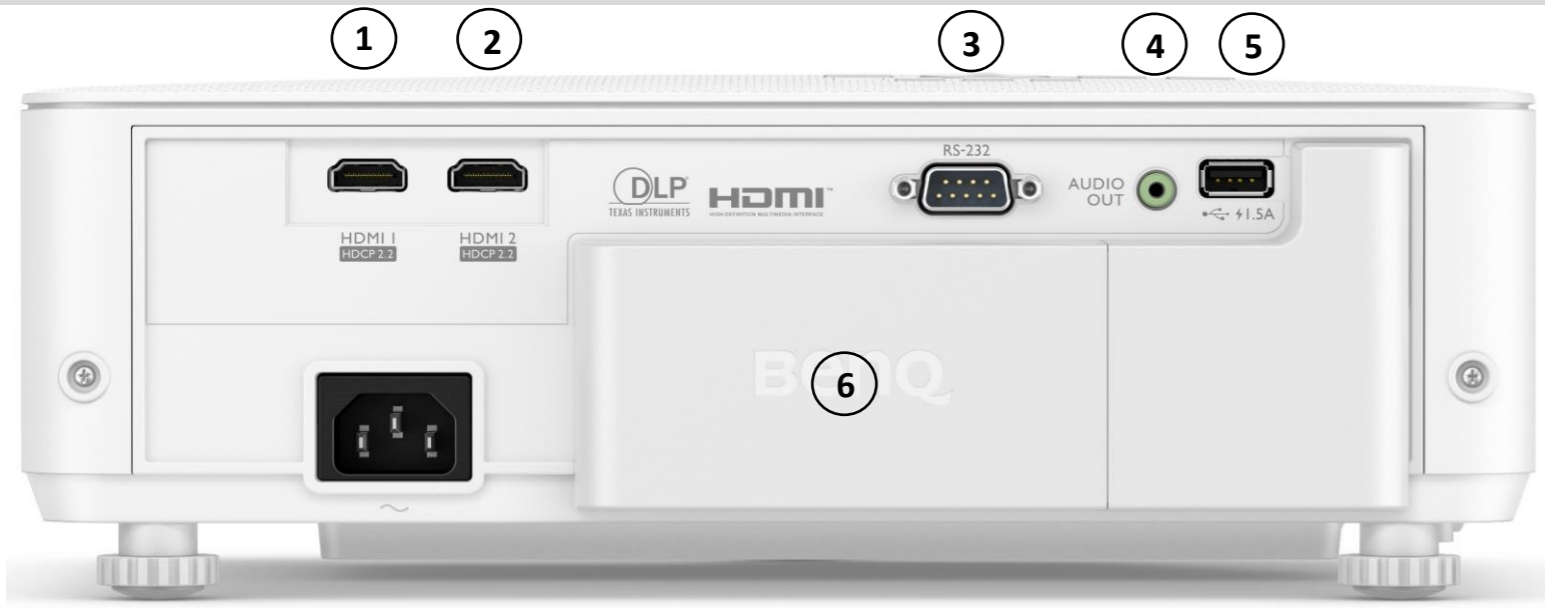

Power

Power Consumption(Max/Normal/Eco)	380W/310W/215W
Standby Power Consumption	< 0.5W Max. at 100 ~ 240VAC
Power Supply	VAC 100 ~ 240 (50/60Hz)

Dimension and Weight

Product Dimensions (WxHxD)	312mm x 110mm x 246mm (w/ adjustment feet)
Product Weight	3.1kg

***In 3D Mode:

Resolution is 1920x1080 in 3D Mode.

Connectivity

No	I/O Name	Quantity
1	HDMI (2.0b, HDCP2.2)	1
2	HDMI (2.0b, HDCP2.2) - (support Audio Return Channel)	1
3	RS232 In (D-sub 9pin, male)	1
4	Audio Out (mini jack)	1
5	USB Type A(1.5A power)	1
6	Hidden Space for ATV dongle	
	- HDMI (2.0b, HDCP2.2)	1
	- micro USB cable (5V/1.5A power)	1
7	Kensington anti-theft lock slot	1
8	IR Receiver (Front & Top)	2