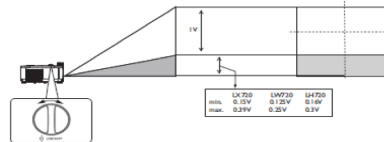

Dimensions

Distance Chart

Screen size				Distance from screen (mm)			Vertical Offset (mm)
Diagonal	W	H	Min length	Average	Max distance		
inch	mm	(mm)	(mm)	(max. zoom)		(min. zoom)	
40	1016	813	610	1579	1738	1896	40
50	1270	1016	762	1987	2186	2384	50
60	1524	1219	914	2395	2634	2873	60
70	1778	1422	1067	2804	3083	3362	70
80	2032	1626	1219	3212	3531	3850	80
90	2286	1829	1372	3621	3980	4339	90
100	2540	2032	1524	4029	4429	4828	100
120	3048	2438	1829	4846	5326	5805	120
150	3810	3048	2286	6071	6671	7271	150
200	5080	4064	3048	8113	8914	9715	201
250	6350	5080	3810	10155	11157	12158	251
300	7620	6096	4572	12197	13400	14602	301

The screen aspect ratio is 4:3 and the projected picture is in a 4:3 aspect ratio

The screen aspect ratio is 4:3 and the projected picture is in a 4:3 aspect ratio

Shifting the projection lens

Ceiling Mount Chart