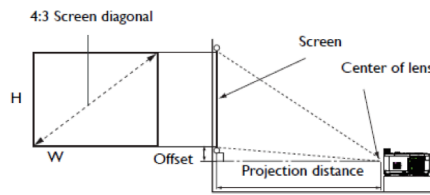

Dimensions

Distance Chart

Screen size				Distance from screen (mm)			Vertical Offset (mm)
Diagonal	W	H	Min length	Average	Max distance		
inch	mm	(mm)	(mm)	(max. zoom)		(min. zoom)	
40	1016	813	610	1579	1738	1896	40
50	1270	1016	762	1987	2186	2384	50
60	1524	1219	914	2395	2634	2873	60
70	1778	1422	1067	2804	3083	3362	70
80	2032	1626	1219	3212	3531	3850	80
90	2286	1829	1372	3621	3980	4339	90
100	2540	2032	1524	4029	4429	4828	100
120	3048	2438	1829	4846	5326	5805	120
150	3810	3048	2286	6071	6671	7271	150
200	5080	4064	3048	8113	8914	9715	201
250	6350	5080	3810	10155	11157	12158	251
300	7620	6096	4572	12197	13400	14602	301

The screen aspect ratio is 4:3 and the projected picture is in a 4:3 aspect ratio

The screen aspect ratio is 4:3 and the projected picture is in a 4:3 aspect ratio

Shifting the projection lens

Ceiling Mount Chart