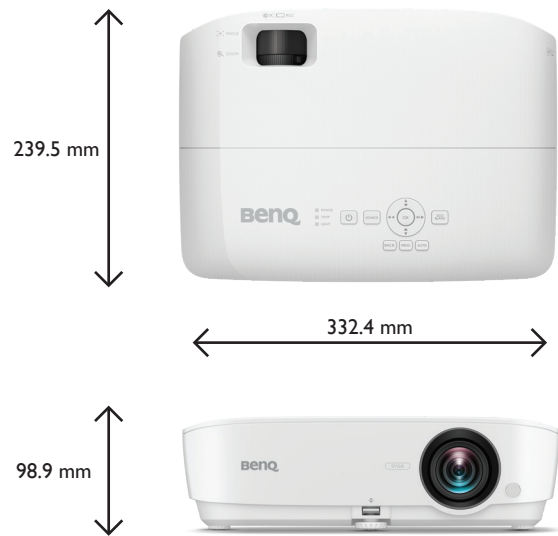

Dimensions