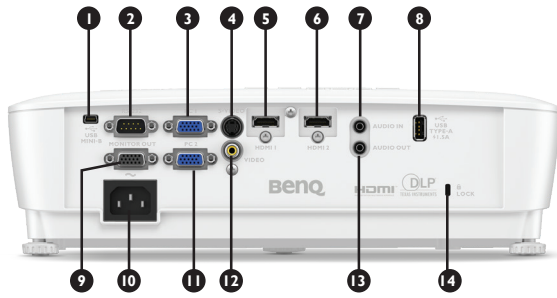

Input and Output Terminals

- ❶ USB Type min B (For FW upgrade)
- ❷ RS232 Input (D-sub 9pin, male)
- ❸ Computer Input (D-sub 15pin, Female)
- ❹ S-Video
- ❺ HDMI 1
- ❻ HDMI 2
- ❼ Audio Input (mini jack)
- ❽ USB Type A (1.5A power)
- ❾ Monitor Output (D-sub 15pin, Female)
- ❿ AC Power cord inlet
- ⓫ Computer Input (D-sub 15pin, Female)
- ⓬ Composite Video (RCA)
- ⓭ Audio Output (mini jack)
- ⓮ Kensington anti-theft lock slot