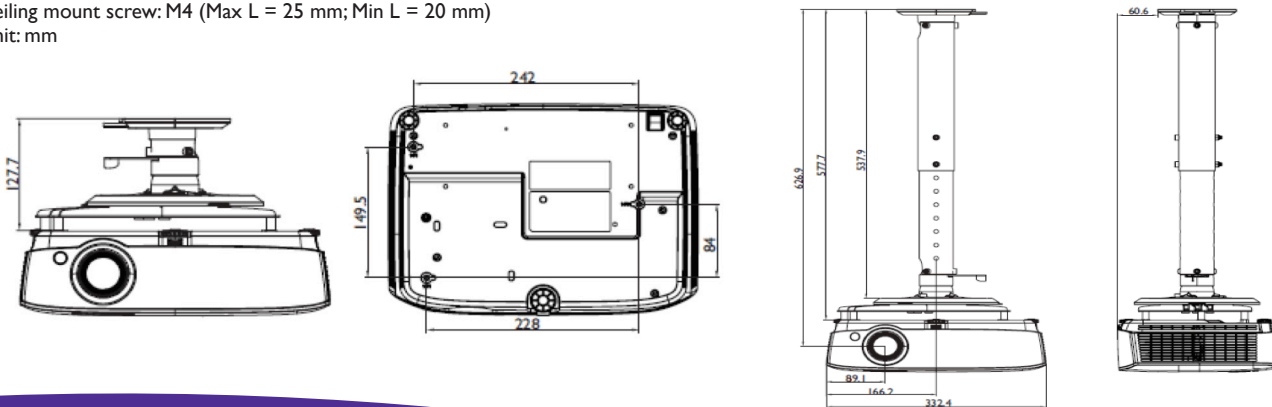

Dimensions

Distance Chart

Screen size				Distance from screen (mm)			Vertical Offset (mm)
Diagonal	W	H	Min length	Average	Max distance		
inch	mm	(mm)	(mm)	(max. zoom)		(min. zoom)	
40	1016	813	610	1579	1738	1896	40
50	1270	1016	762	1987	2186	2384	50
60	1524	1219	914	2395	2634	2873	60
70	1778	1422	1067	2804	3083	3362	70
80	2032	1626	1219	3212	3531	3850	80
90	2286	1829	1372	3621	3980	4339	90
100	2540	2032	1524	4029	4429	4828	100
120	3048	2438	1829	4846	5326	5805	120
150	3810	3048	2286	6071	6671	7271	150
200	5080	4064	3048	8113	8914	9715	201
250	6350	5080	3810	10155	11157	12158	251
300	7620	6096	4572	12197	13400	14602	301

The screen aspect ratio is 4:3 and the projected picture is in a 4:3 aspect ratio

The screen aspect ratio is 4:3 and the projected picture is in a 4:3 aspect ratio

Shifting the projection lens

Ceiling Mount Chart

Ceiling mount screw: M4 (Max L = 25 mm; Min L = 20 mm)
Unit: mm

BenQ Europe B.V.

Meerenakkerweg 1-17
5652 AR Eindhoven
The Netherlands
Tel: +31 88 8889200
Fax: +31 88 8889299

BenQ.eu

© 2020 BenQ Corp. Specification may vary by region, please visit your local stores for details.
Actual product's features and specifications are subject to change without notice.
This material may include corporate names and trademarks of third parties which are the properties of the third parties respectively.