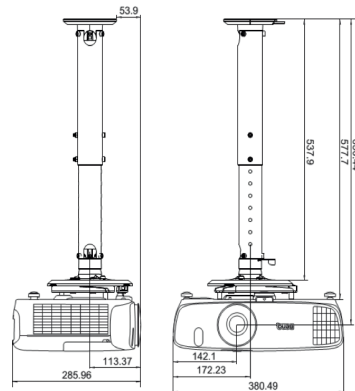

*** When ISF is enabled, default picture mode is ISF Night. When 3D is on, picture mode only shows 3D. When 3D is off, 3D will also disappear.

Input and Output Terminals

- 1 HDMI
- 2 HDMI / MHL
- 3 DC 12V Trigger (3.5mm Jack)
- 4 USB Type A (1.5A power)
- 5 USB Type mini B (Service)
- 6 Computer In-1 (D-sub 15 pin, Female)
- 7 RS232 In (D-sub 9pin, male)
- 8 Component Video In (YBPBR)
- 9 Composite Video In (RCA)
- 10 Audio L/R In
- 11 Audio In
- 12 Audio Out
- 13 IR Receiver (Front+Top)

Dimensions

Distance Chart

Screen size				Projection distance (mm)			Vertical offset (mm)	
Diagonal		H	W	Min. length	Average	Max. length	Min length	Max length
inch	mm	(mm)	(mm)	(max. zoom)		(min. zoom)	(max. zoom)	(min. zoom)
60	1524	747	1328	1519	1747	1975	37	112
70	1778	872	1550	1772	2038	2304	44	131
80	2032	996	1771	2025	2329	2633	50	149
90	2286	1121	1992	2278	2620	2962	56	168
100	2540	1245	2214	2532	2911	3291	62	187
110	2794	1370	2435	2785	3203	3620	68	205
120	3048	1494	2657	3038	3494	3949	75	224
130	3302	1619	2878	3291	3785	4278	81	243
140	3556	1743	3099	3544	4076	4608	87	262
150	3810	1868	3321	3797	4367	4937	93	280
160	4064	1992	3542	4051	4658	5266	100	299
170	4318	2117	3763	4304	4949	5595	106	318
180	4572	2241	3985	4557	5241	5924	112	336

Mount Chart

Ceiling mount screw: M4
(Max L = 25 mm; Min L = 20 mm)
Unit: mm

BenQ Europe B.V.

Meerenakkerweg 1-17
5652 AR Eindhoven
The Netherlands
Tel: +31 88 8889200
Fax: +31 88 8889299

BenQ.eu