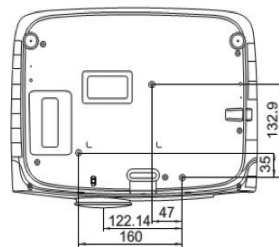

*** When ISF is enabled, default picture mode is ISF Night. When 3D is on, picture mode only shows 3D. When 3D is off, 3D will also disappear.

Input and Output Terminals

- 1 HDMI
- 2 HDMI / MHL
- 3 DC 12V Trigger (3.5mm Jack)
- 4 USB Type A (1.5A power)
- 5 USB Type mini B (Service)
- 6 Computer In-1 (D-sub 15 pin, Female)
- 7 RS232 In (D-sub 9pin, male)
- 8 Component Video In (YBPBR)
- 9 Composite Video In (RCA)
- 10 Audio L/R In
- 11 Audio In
- 12 Audio Out
- 13 IR Receiver (Front+Top)

Dimensions

Distance Chart

Screen size				Projection distance (mm)			Vertical offset (mm)	
Diagonal		H	W	Min. length	Average	Max. length	Min length	Max length
inch	mm	(mm)	(mm)	(max. zoom)		(min. zoom)	(max. zoom)	(min. zoom)
60	1524	747	1328	1519	1747	1975	37	112
70	1778	872	1550	1772	2038	2304	44	131
80	2032	996	1771	2025	2329	2633	50	149
90	2286	1121	1992	2278	2620	2962	56	168
100	2540	1245	2214	2532	2911	3291	62	187
110	2794	1370	2435	2785	3203	3620	68	205
120	3048	1494	2657	3038	3494	3949	75	224
130	3302	1619	2878	3291	3785	4278	81	243
140	3556	1743	3099	3544	4076	4608	87	262
150	3810	1868	3321	3797	4367	4937	93	280
160	4064	1992	3542	4051	4658	5266	100	299
170	4318	2117	3763	4304	4949	5595	106	318
180	4572	2241	3985	4557	5241	5924	112	336

Mount Chart

Ceiling mount screw: M4
(Max L = 25 mm; Min L = 20 mm)
Unit: mm

BenQ Europe B.V.

Meerenakkerweg 1-17
5652 AR Eindhoven
The Netherlands
Tel: +31 88 8889200
Fax: +31 88 8889299

BenQ.eu