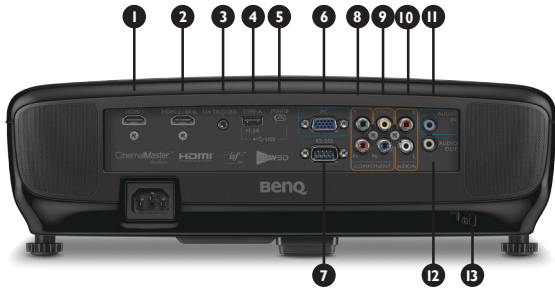

*** When ISF is enabled, default picture mode is ISF Night. When 3D is on, picture mode only shows 3D. When 3D is off, 3D will also disappear.

Input and Output Terminals

- 1 HDMI
- 2 HDMI / MHL
- 3 DC 12V Trigger (3.5mm Jack)
- 4 USB Type A (1.5A power)
- 5 USB Type mini B (Service)
- 6 Computer In-1 (D-sub 15 pin, Female)
- 7 RS232 In (D-sub 9pin, male)
- 8 Component Video In (YBPBR)
- 9 Composite Video In (RCA)
- 10 Audio L/R In
- 11 Audio In
- 12 Audio Out
- 13 IR Receiver (Front+Top)