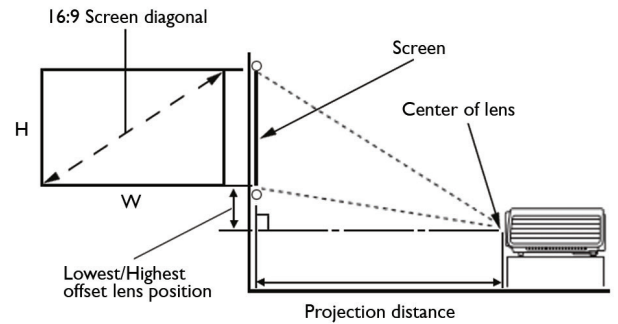

*** When ISF is enabled, default picture mode is ISF Night. When 3D is on, picture mode only shows 3D. When 3D is off, 3D will also disappear.

Input and Output Terminals

- 1 HDMI
- 2 HDMI / MHL
- 3 DC 12V Trigger (3.5mm Jack)
- 4 USB Type A (1.5A power)
- 5 USB Type mini B (Service)
- 6 Computer In-1 (D-sub 15 pin, Female)
- 7 RS232 In (D-sub 9pin, male)
- 8 Component Video In (YBPBR)
- 9 Composite Video In (RCA)
- 10 Audio L/R In
- 11 Audio In
- 12 Audio Out
- 13 IR Receiver (Front+Top)

Dimensions

Distance Chart

Screen size				Projection distance (mm)			Vertical offset (mm)	
Diagonal		H	W	Min. length	Average	Max. length	Min length	Max length
inch	mm	(mm)	(mm)	(max. zoom)		(min. zoom)	(max. zoom)	(min. zoom)
60	1524	747	1328	1519	1747	1975	37	112
70	1778	872	1550	1772	2038	2304	44	131
80	2032	996	1771	2025	2329	2633	50	149
90	2286	1121	1992	2278	2620	2962	56	168
100	2540	1245	2214	2532	2911	3291	62	187
110	2794	1370	2435	2785	3203	3620	68	205
120	3048	1494	2657	3038	3494	3949	75	224
130	3302	1619	2878	3291	3785	4278	81	243
140	3556	1743	3099	3544	4076	4608	87	262
150	3810	1868	3321	3797	4367	4937	93	280
160	4064	1992	3542	4051	4658	5266	100	299
170	4318	2117	3763	4304	4949	5595	106	318
180	4572	2241	3985	4557	5241	5924	112	336

Mount Chart

Ceiling mount screw: M4
(Max L = 25 mm; Min L = 20 mm)
Unit: mm

BenQ Europe B.V.

Meerenakkerweg 1-17
5652 AR Eindhoven
The Netherlands
Tel: +31 88 8889200
Fax: +31 88 8889299

BenQ.eu