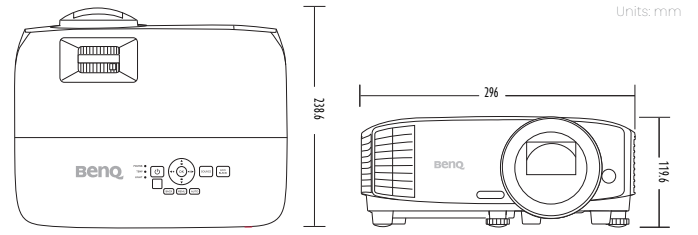

DIMENSIONS