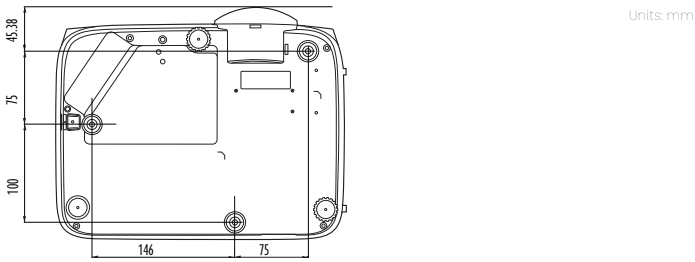

CEILING / WALL MOUNT INSTALLATION