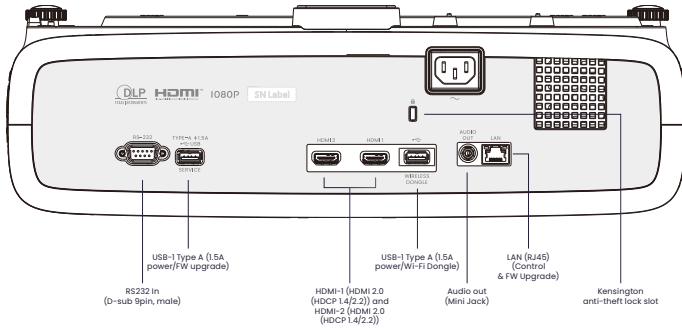

INPUT AND OUTPUT TERMINALS