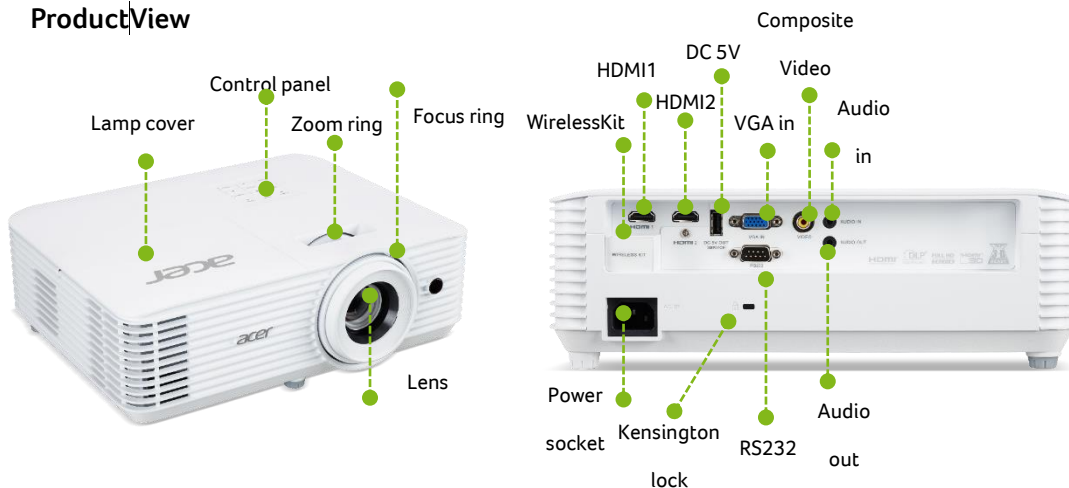

Resolution

Brightness

24/7 Operation

Product Specifications

Model name	X1528i
Projection system	DLP®
Resolution	1080p (1,920 x 1,080) Maximum WUXGA (1,920 x 1,200)
Brightness	4,300 ANSI Lumens (Standard), 3,440 +-5% ANSI Lumens (ECO) (Compliant with ISO 21118 standard)
Aspect ratio	16:9 (Native), 4:3 (Supported)
Contrast ratio	10,000:1 Dynamic Black
Throw ratio	1.5 ~ 1.66 (60"@2m)
Zoom ratio	1.1X
Projection lens	F= 1.98~2.02, F=15.84~17.44mm Manual Zoom & Focus
Lamp life	5,000 Hours (Standard), 10,000 Hours (ECO), 12,000 Hours (ExtremeEco)
Noise level	36 dBA (Standard mode), 27 dBA (ECO mode)
Input interface	Analog RGB/Component Video (D-sub) x 1 HDMI1.4a (Video, Audio, HDCP) x 2 PC Audio (Stereo mini jack) x 1 Composite Video (RCA) x 1 USB (Wireless dongle, Hidden Type A2.0) x 1
Output interface	DC Out (5V/1A, USB Type A) x 1 PC Audio (Stereo mini jack) x 1
Control interface	RS232 (D-sub) x 1
Dimensions	313 x 240 x 113.7mm (12.3" x 9.4" x 4.5")
Weight	2.9kg(6.4lb)

Product View

Standard Accessory

Wireless
Projection-Kit
UWA5

Optional Accessory

3D Glasses
E4W

Ceiling Mount
CM-01S

Ceiling Mount
CM-02S

Brightness

4,300 lumens high brightness

4,300 lumens high brightness provides the ability to project crystal clear, vibrant images from a long distance on a large screen even in daytime indoors.

Resolution

Full HD (1920 x 1080) resolution

Enhanced Usability

- Wireless projection frees you from cable chaos (default)
- Hidden dongle design
- 3W built-in speaker
- 24/7 operation

Installation Flexibility

- +/-40° (Vertical, Manual & Auto) Keystone
- Auto ceiling-mounted correction
- AC power on
- I/O power on