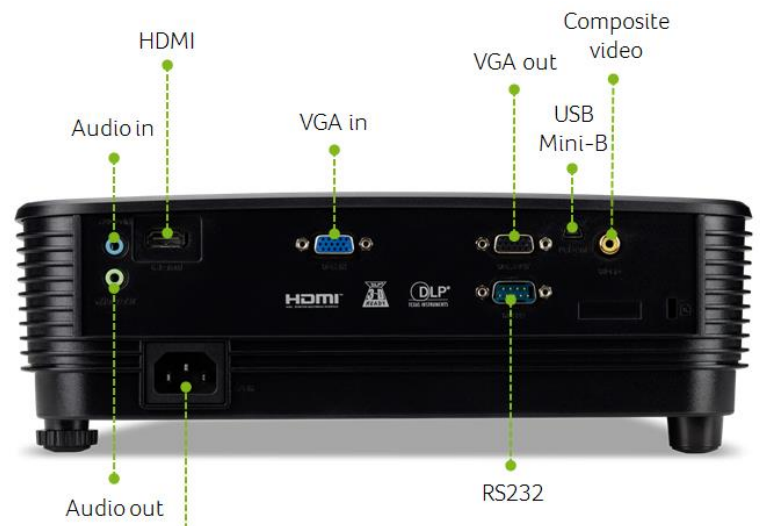

Feature Highlights

Expressive display

- SVGA (800 x 600) – X1123HP
- 4,000 ANSI lumens
- Dynamic Black 20,000:1
- Acer BlueLight Shield
- Acer LumiSense
- Acer ColorBoost3D
- Acer ColorSafe II
- HDMI 3D with 144Hz 24p

Enhanced usability

- 3W built-in speaker
- AC power on
- Wireless Projection (optional)
- Fast Pack

Installation flexibility

- 40-degree keystone correction
- Digital Zoom & Image Shift
- Top-loading lamp

Eco-friendly functionality

- Acer EcoProjection
- Lamp life up to 15,000 hours in ExtremeEco mode

X1123HP

- Part Number: MR.JSA11.001
- EAN Code: 4710180733556

Optional Accessory

- P/N: MC.JFZ11.00B   MC.JLC11.002   MC.JLC11.003   MC.JKY11.007   MC.JQC11.008
- EAN: 4713147532261   4713147892877   4713147892884   4713147653638   4713883764520

* External power is required. A Micro-USB to USB A cable is needed but not provided by Acer.

BlueLightShield™

Acer BlueLightShield

Acer BlueLight shield allows users to lower levels of blue light to lessen the negative effects of blue light exposure. There are three levels of filter in projector suitable for different scenario. Each level also contains dynamic mechanism that will optimize the blue light level based on content. BlueLight shield can reduces up to 30% blue light and protect your eyes.

LUMISENSE

Acer LumiSense

LumiSense incorporates a clever content-aware process. It analyzes projected content frame by frame and dynamically adjusts image visibility to optimum levels. Thanks to LumiSense intelligent judgment and dynamic adjustment, all dark scenes are clearly displayed with no loss of detail.

About Acer

Founded in 1976, today Acer is one of the world's top ICT companies and has a presence in over 160 countries. As Acer looks into the future, it is focused on enabling a world where hardware, software and services will infuse with one another to open up new possibilities for consumers and businesses alike. From service-oriented technologies to the Internet of Things to gaming and virtual reality, Acer's 7,000+ employees are dedicated to the research, design, marketing, sale, and support of products and solutions that break barriers between people and technology. More information is at www.acer.com.