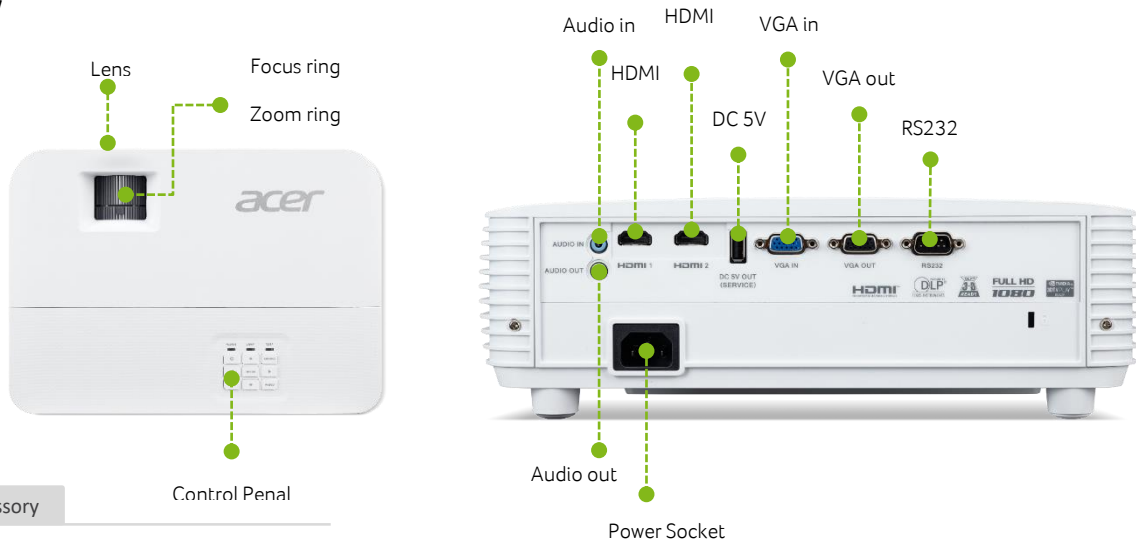

Enhanced Usability

- Low input lag
- Wireless Projection (optional)
- 3W built-in speaker
- Acer Display Widget

Installation Flexibility

- Image shift
- Auto Keystone Correction
- Auto Ceiling-mounted Correction
- AC power on
- 24/7 operation

Eco-Friendly Functionality

- Acer EcoProjection reduced up to 60% power consumption.
- Up to 20,000 hours lamp life (EcoPro mode)

ProductView

Optional Accessory

Brightness

4,000 lumens high brightness

4,000 lumens high brightness provides the ability to project crystal clear, vibrant images from a long distance on a large screen even in daytime indoors.