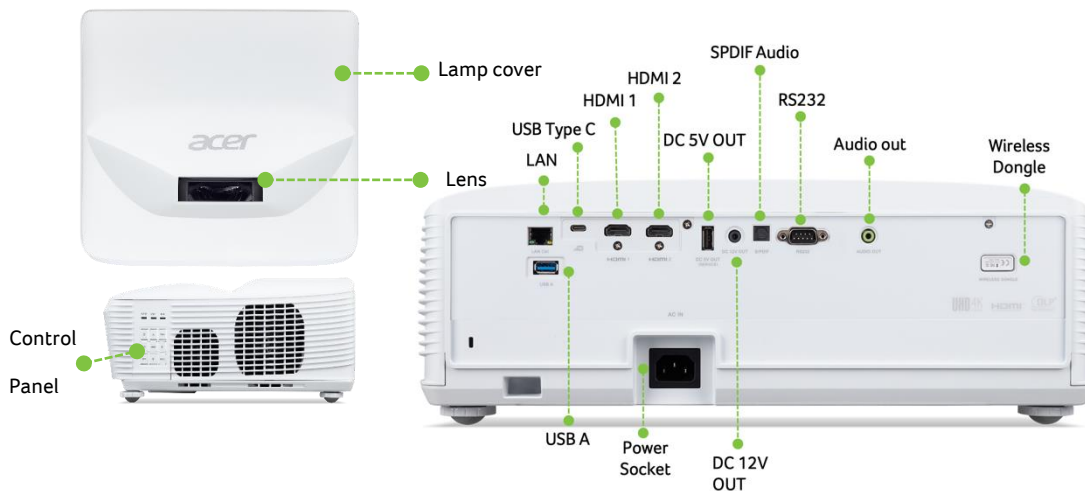

Feature Highlights

Expressive Display

- 4K UHD (3,840 x 2,160)
- 4,000 ANSI lumens brightness
- Dynamic Black 2,000,000:1
- HDR Compatible
- ColorBoost3D
- HDMI 3D & DL P 3D ready.
- BluelightShield

Enhanced Usability

- Smart Projector (smart system embedded)
- 10W*2 built-in speaker with Acer TrueHarmony
- Football mode
- Wireless Projection
- Sealed Optical Engine (IP6X Certified)
- 1080P 240Hz
- Low Input Lag
- 24/7

Installation flexibility

- Ultra-short throw projection (120"@ 0.312m)
- Digital Zoom & Image Shift
- +/- 5° H/V Keystone Correction
- 4-Corner adjustment
- Instant Pack
- AC Power On & IO Power On

Eco-Friendly Functionality

- Acer EcoProjection Technology (ExtremeECO, 34%)
- Extend lamp life & lower down the noise level in Eco mode. ECO Long lifespan up to 30,000 hours.
- Low noise level to 25dB (ECO 2m)

Product View

Standard Accessory

Optional Accessory

4K UHD (3,840 x 2,160) resolution

The Consumer Electronics Association (CEA) definition of 4K Ultra HD (UHD), 3,840 x 2,160 resolution states the display resolution must have at least 8 million active pixels. H6800BDA 4K Ultra HD resolution with TI XPR technology serves more than 8.3 million on-screen pixels — four times more of a Full HD. All details comes alive.

Ultra-Short Throw Distance

The ultra-short throw distance allows the projector to display clear images while it is positioned very close to the screen. Even at a throw distance of just 0.312m, highly detailed images can be displayed with 120" image size at 16:9 aspect ratios. This feature offers the following benefits: 1) Reduces harm to the eyes as presenters no longer need to avoid unsafe projector beams. 2) Eliminates shadowing because presenters do not block the light path. 3) Maximizes space since long projection distances are no longer required. These benefits offer greater flexibility and viewing comfort, making Acer projectors ideal for education and business projection scenarios.

Smart Projector*

Works with multiple audio-visual platforms to give you the best audio-visual experience, like home KTV, Music, fitness classes, children program, or the best drama and variety shows, so you just want to stay at home all day long to enjoy!

*L812 is pre-loaded with the third-party Aptoide TV APP market, where you can download APPs, such as Smart YouTube, Netflix, etc., download and install, and you can watch various streaming videos and audios wirelessly. H6800BDA APP installation service, supported by Aptoide.

HDR10 Compatible

HDR10-compatible (High Dynamic Range) reproduces a greater dynamic range of luminosity with expanded contrast and a wider range of brightness. The projector adjusts to brighter scenes so the highlights glimmer with detail, while in darker scenes, rich blacks are preserved and details typically hidden in the shadows are enhanced for greater overall luminance. HDR compatible shows colors as they truly are.

About Acer

Founded in 1976, today Acer is one of the world's top ICT companies and has a presence in over 160 countries. As Acer looks into the future, it is focused on enabling a world where hardware, software and services will infuse with one another to open up new possibilities for consumers and businesses alike. From service-oriented technologies to the Internet of Things to gaming and virtual reality, Acer's 7,000+ employees are dedicated to the research, design, marketing, sale, and support of products and solutions that break barriers between people and technology. More information is at www.acer.com.