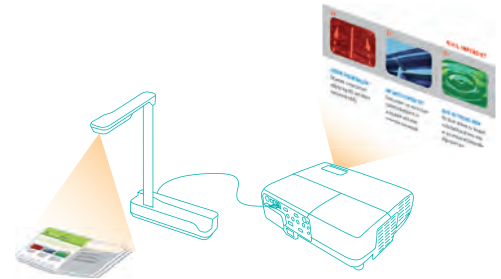

* The ELP DC-06 is also compatible with any projector available if connected via a computer

EPSON ELP DC-06

Open dimensions

Folded dimensions

Direct USB connection with Epson projectors

Better Products
for a Better Future®