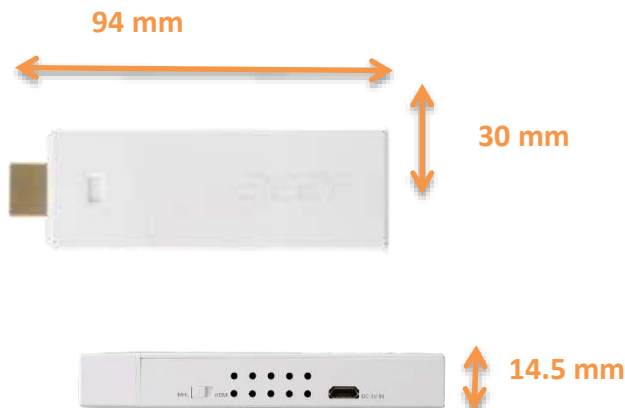

Product Specifications

Product Name	Acer WirelessMirror HDMI Dongle (HWA1)
Input Interface	Micro USB (DC 5V/1A power required)
Output Interface	HDMI 1.2
WiFi Standard	IEEE 802.11 a/b/g/n/ac
Frequency Band	2.4G / 5G (Default by 2.4G)
Security	WAPA/WPA2
CPU	AM8252
RAM	DDR3 128MB
Flash	NAND flash 128MB
Output Resolution	1280x720@60Hz / 1920x1080@24Hz / 1920x1080@30Hz
Dimension	94 mm x 30 mm x 14.5mm
Weight	30g +/- 10g
System Requirements	● For PC: - Windows OS: Windows 8.1 or above with mirroring screen support - Mac OS: Mac OS X 10.11 or above with mirroring screen support ● For Smartphone/Tablet: - iOS 9.3 or above with mirroring screen support - Android 5.0 or above mirroring screen support

Dual Mode Flexibility

2.4G/5G switch

Product View